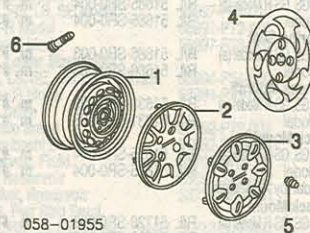

STEEL WHEEL

Refinish Wheel	.5
Add to R&I Spare Wheel & Tire Assy	.2

058-01955

1 Wheel, Steel				
RS, LS Model	42700-ST7-N01	.3		131.04
Kanai Brand	42700-ST7-N02	.3		131.04
Yumo Brand	42700-S47-901	.3		156.04
Type R Model				
Cover, Wheel				
2 1994-95	44733-ST7-A20	#.3		100.51
3 1996-97	44733-ST7-A40	#.3		104.55
4 1998-01	44733-ST7-A50	#.3		80.81
*Each Additional .1				
5 Nut, Lug	90304-SA0-981			5.10
6 Stem, Valve	42753-SB8-661			.83

ALLOY WHEEL

Add to R&I Spare Wheel & Tire Assy	.2