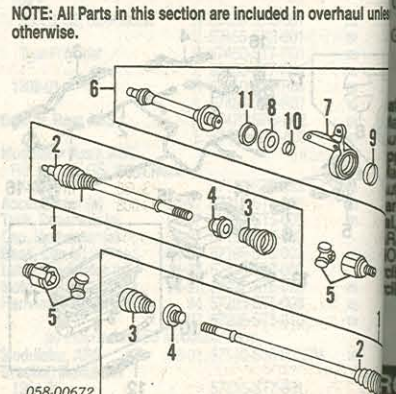

058-00672

1	Shaft Assy, Axle			
	RS Model			
	94-95 R	44010-ST7-N00	m #.	
		L 44011-ST7-N00	m #.	
	96-98 R	44010-S04-J01	m #.	
		L 44011-S04-J01	m #.	
	GS, LS, SE Model	94-95 R 44010-ST7-N50	m #.	
		L 44011-ST7-N50	m #.	
	96-99 R	44010-S04-J51	m #.	
		L 44011-S04-J51	m #.	
	00-01 R	44305-S04-J60	m #.	
		L 44306-S04-J60	m #.	
	GS-R Model	94-95 R 44010-ST7-J50	m #.	
		L 44011-ST7-J50	m #.	
	96-97 R	44010-ST7-J61	m #.	
		L 44011-ST7-J61	m #.	
	98-99 R	44010-ST7-J61	m #.	
		L 44011-ST7-J61	m #.	
	00-01 R	44305-ST7-A50	m #.	
		L 44306-ST7-A50	m #.	
	Type R Model	97 R 44010-ST7-R51	m #.	
		L 44010-ST7-R51	m #.	
	98 R	44010-ST7-J72	m #.	
		L 44010-ST7-J72	m #.	
	00-01 R	44305-S03-950	m #.	
		L 44306-S03-950	m #.	
	<i>#R&R Both 3.2, w/Knuckle Removed Deduct .8</i>			
2	Boot Set, Outer†			
	GS, LS, RS, SE Model	94-95 R 44018-SR3-951	m #.	
		L 44018-SR3-951	m #.	
		96-97 R 44018-S04-J01	m #.	
		L 44018-S04-J01	m #.	
		98-99 R 44018-S04-J01	m #.	
		L 44018-S04-J01	m #.