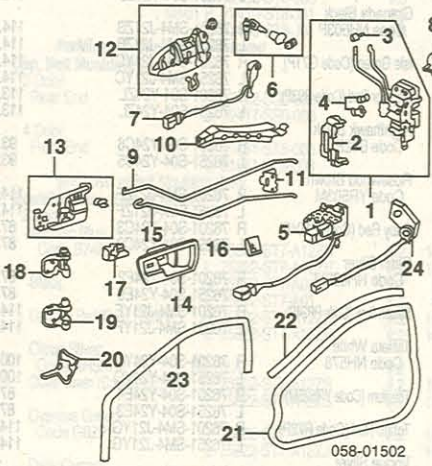

058-01502

1 Latch Assy, Door	R 72110-ST7-A02 L 72150-ST7-A02	#.5	98.32
<i>#w/Trim Panel Removed, Includes R&R Outside & Inside Handles</i>			
2 Protector, Latch[¶]	R 72117-ST7-A01 L 72157-ST7-A01		7.08
3 Joint, Latch[¶]	R/L 72136-SR3-003		3.10
4 Fastener[¶] (3/Side)	R/L 72139-SR3-003		3.93
<i>¶Included w/Door Latch Assy</i>			
5 Actuator, Latch	R 72115-SR3-J11 L 72155-ST7-A11	#.2	127.47
<i>#w/Trim Panel Removed</i>			
6 Cylinder, Lock	R 72145-ST7-A01 L 72146-ST7-A01	#.5	41.16
7 Switch, Cylinder	R 72142-ST7-A02 L 72182-ST7-A02	#.5	41.95
<i>#R&R One Side Complete, w/Trim Panel Removed, Included in R&R Outside Handle</i>			
8 Striker, Latch	R/L 72135-SR3-003	.2	15.07
9 Rod, Inside Lock	L 72132-ST7-003 L 72172-ST7-003		7.68
10 Protector, Rod	R 72139-ST7-A00 L 72179-ST7-A00		8.98
11 Holder, Rod (2/Side)	R/L 72175-SH3-901		.32
12 Handle, Outside Adriatic Blue Code B74P	R 72140-ST7-013ZT L 72180-ST7-013ZT	#.5	74.32
	Cayenne Red (Code R505P)	#.5	74.32
	L 72140-ST7-013YC L 72180-ST7-013YC	#.5	74.32
	Championship White Code NH0	#.5	74.32
	R 72140-ST7-013ZV L 72180-ST7-013ZV	#.5	74.32
	Citrus Silver Code NH597M	#.5	74.32
	R 72140-ST7-013YA L 72180-ST7-013YA	#.5	74.32
	Clover Green (Code G85P)	#.5	47.93
	R 72140-ST7-013YG L 72180-ST7-013YG	#.5	47.93
	Cypress Green Code G82P	#.5	74.32
	R 72140-ST7-013ZQ L 72180-ST7-013ZQ	#.5	74.32
	Dark Currant Code RP25P	#.5	74.32
	R 72140-ST7-013ZR L 72180-ST7-013ZR	#.5	74.32
	Dark Amethyst Code PB74P	R/L N.A.	#.5 0.00
	Dark Violet (Code PB76P)	R/L 72140-ST7-013YL L 72180-ST7-013YL	#.5 50.45
	Flamenco Black Code NH592P	R 72140-ST7-013YD L 72180-ST7-013YD	#.5 74.32
	Frost White (Code NH538)	R 72140-ST7-013ZD L 72180-ST7-013ZD	#.5 74.32
	Granada Black Code NH503P	R 72140-ST7-013ZC	#.5 74.32