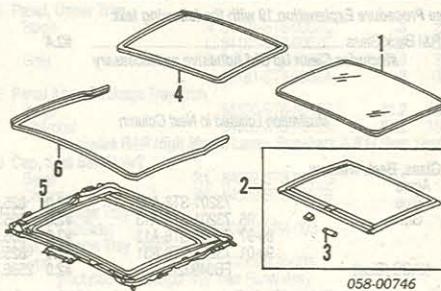

4 DOOR

R&I Sunroof Glass	.8
R&I Sunroof Assy	#3.5
O/H Sunroof Assy (Includes R&I)	#5.0
#Includes R&I/R&R Headliner