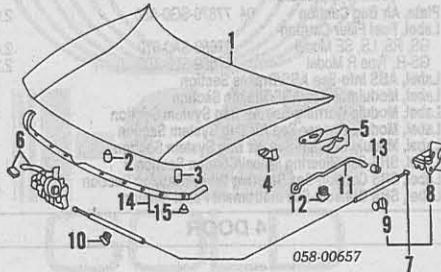

1 Panel, Hood	94-95 60100-ST7-A90ZZ	1.0	445.44
	96-01 60100-ST7-A90ZZ	1.0	445.44
2 Cushion, Ctr Hood	R/L 74177-SD4-000		4.75
3 Cushion, Outer Hood	R/L 74144-SR3-000		3.62
4 Cushion, Side Hood	R/L 74146-ST7-000		3.82
5 Hinge, Hood	R 60120-ST0-000ZZ	#.2	27.24
	L 60170-ST0-000ZZ	#.2	27.24
#w/Hood Removed, R&R Both .3			
6 Latch, Hood	74120-ST7-A02	.4	35.38
7 Cable Assy, Latch Release	74130-ST7-A00	.9	32.85
8 Lever, Release Cable	74132-SR0-A01		7.30
9 Grommet, Cable	74134-SH0-A01		.33
#Included w/Latch Release Cable Assy			
10 Clip, Cable (5)	94-96 17706-SC3-003		.63
	97-01 90654-SA4-003		2.71
11 Support, Hood	74145-SR3-000	.1	13.25
12 Holder, Hood Support	90672-SJ4-013		1.68
13 Grommet, Hood Support	91604-SD2-013		.33
14 Seal Assy, Front Hood	74142-ST7-000	.2	31.83
15 Clip, Seal (16)	91518-SM4-003		1.94
#Included w/Front Hood Seal Assy