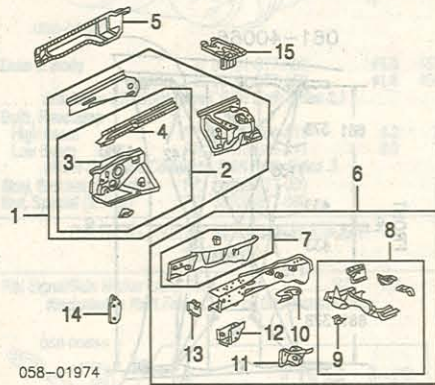

1 Apron Assy	1994-95		
RS, LS, SE Model	R 60650-ST7-A01ZZ	s #11.5	214.20
	L 60750-ST7-300ZZ	s #11.5	285.98
GS-R Model	R 60650-ST7-A11ZZ	s #11.5	214.20
	L 60750-ST7-J01ZZ	s #11.5	285.98
1996-97			
GS, LS, RS Model	R 60650-ST7-A01ZZ	s #11.5	214.20
	L 60750-ST7-A01ZZ	s #11.5	273.65
GS-R Model	R 60650-ST7-A11ZZ	s #11.5	214.20
	L 60750-ST7-A11ZZ	s #11.5	214.20
Type R Model	R 60650-ST7-R01ZZ	s #11.5	214.20
	L 60750-ST7-R01ZZ	s #11.5	214.20
1998-01			
RS, LS, SE, GS Model	R 60650-ST7-A01ZZ	s #11.5	214.20
	L 60750-ST7-A01ZZ	s #11.5	273.65
GS-R Model	R 60650-ST7-A11ZZ	s #11.5	214.20
	L 60750-ST7-A11ZZ	s #11.5	214.20
Type R Model	R 60650-ST7-R01ZZ	s #11.5	214.20
	L 60750-ST7-R01ZZ	s #11.5	214.20
#w/Side Support Panel & Necessary Bolted Parts & Assemblies Removed, Includes R&R Upper Reinf			
2 Panel Assy, Front Apron			
RS, LS, SE, GS, GS-R Model	R 04621-ST7-A01ZZ	s #5.5	81.25
	L 04671-ST7-A00ZZ	s #5.5	81.33
Type R Model	97 R 04621-ST7-R00ZZ	s #5.5	81.25
	L 04671-ST7-R00ZZ	s #5.5	81.33
	98 R 04621-ST7-R01ZZ	s #5.5	81.25
	L 04671-ST7-R00ZZ	s #5.5	81.33
	00-01 R 04621-ST7-R01ZZ	s #5.5	81.25
	L 04671-ST7-R00ZZ	s #5.5	81.33

3 Apron, Front (a)	94-95 R 04621-ST7-A01ZZ	s #5.5	81.25
	L 60711-ST7-320ZZ	s #5.5	73.87
	96-01 R 60611-ST7-320ZZ	s #5.5	73.87
	L 60711-ST7-320ZZ	s #5.5	73.87
#w/Side Support Panel & Necessary Bolted Parts & Assemblies Removed, w/Upper Reinf Removed Deduct 1.5			
4 Extension, Apron (a)	R 60618-ST7-300ZZ	s #3.0	29.15
	L 60718-ST7-300ZZ	s #3.0	27.44
#Included w/Apron Assy			
(a) Included w/Front Apron Panel Assy			
#w/Necessary Bolted Parts & Assemblies Removed			
5 Reinf, Upper Apron	94-95 R 60614-ST7-300ZZ	s 3.0	68.93
	L 60714-ST7-300ZZ	s 3.0	68.93
	96-01 R 60614-ST7-900ZZ	s 3.0	67.25
	L 60714-ST7-900ZZ	s 3.0	67.25
6 Sidemember Assy			
Man Trans	94-97 R 60810-ST7-A01ZZ	s #11.0	464.95
	L 60910-ST7-A00ZZ	s #11.0	464.95
	98-01 R 60810-ST7-A01ZZ	s #11.0	464.95
	L 60910-ST7-A02ZZ	s #11.0	317.50
Auto Trans	94-97 R 60810-ST7-A11ZZ	s #11.0	317.50
	L 60910-ST7-A10ZZ	s #11.0	464.95
	98-01 R 60810-ST7-A11ZZ	s #11.0	317.50
	L 60910-ST7-A10ZZ	s #11.0	464.95
#w/Side Support Panel & Necessary Bolted Parts & Assemblies Removed, w/Apron Assy Removed Deduct 6.5			
7 Plate, Sidemember			
Man Trans	R 04610-ST7-A00ZZ	s	81.83
	L 04615-ST7-A00ZZ	s	81.83
Auto Trans	R 04610-ST7-J00ZZ	s	81.83
	L 04615-ST7-A00ZZ	s	81.83
8 Outtrigger Assy, Sidemember			
Right	04600-ST7-A00ZZ	s	170.43
Left	04605-ST7-A00ZZ	s	170.43
9 Bracket, Jack-Up (a)	R/L 60817-SR3-300ZZ	s	8.78
(a) Included w/Sidemember Outtrigger Assy			
10 Bracket, Trans Mount			
Man Trans	R 60831-SR3-300ZZ	s	34.31
Auto Trans	R 60831-SR3-J00ZZ	s	34.31
	L 60830-SR3-300ZZ	s	48.38
11 Bracket, Eng Supt	R 60828-ST7-300ZZ	s	23.67
12 Bracket, Tie-Down	L 60828-ST7-300ZZ	s	23.67
13 End, Sidemember	R 60813-SR3-A00ZZ	s	8.55
	L 60913-SR3-A00ZZ	s	8.55
#Included w/Sidemember Assy			
14 Hook, Tie-Down	R/L 60821-SR3-J00ZZ	s	21.05
15 Base, Battery Tray	60630-SR3-010ZZ	s	46.63