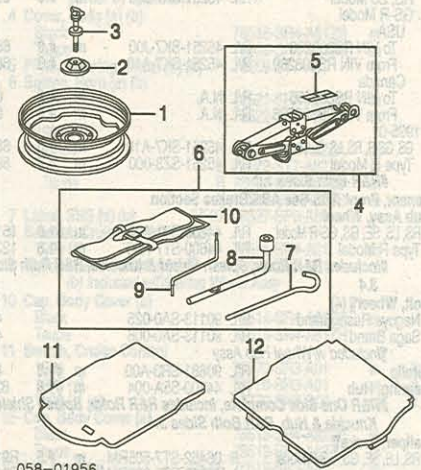

SPARE WHEEL & HARDWARE

058-01956

1 Wheel, Spare				
14x4"	42700-SK7-A51			135.16
15x4"				
Type 1	94 42700-SK7-A61			146.55
Type 2	42700-SX0-A01			128.46
2 Plate, Anchor Bolt	83850-SH3-000			5.13
3 Bolt, Anchor	83853-SA7-980			7.78
4 Jack Assy	89310-S30-003			81.63
5 Plate, Caution	89311-SV4-003			2.42
*Included w/Jack Assy				
6 Tool Assy				
GS, GS-R, LS, RS, SE Model	89000-SH3-A12			41.08
Type R Model	89000-SH3-A02			36.07
7 Bar, Jack	89320-S05-003			15.70
8 Wrench, Wheel	89211-S05-003			13.82
9 Wrench, Sunroof	71969-SA7-890			7.30
10 Bag, Tool	89101-SW5-003			8.07