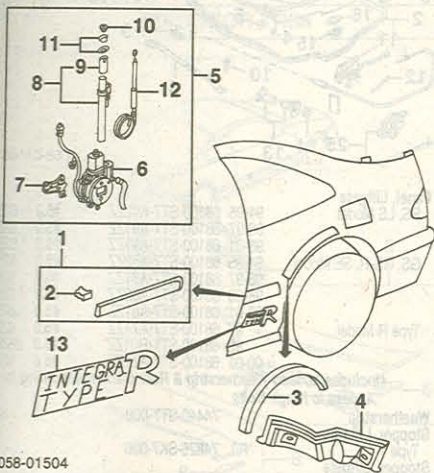

EXTERIOR TRIM 2 DOOR

R&I Side Moulding	R/L	.3
R&I Mudguard	R/L	.2
R&R Mudguard	R/L	.2

058-01504

1 Moulding Assy, Side	Adriatic Blue Code B74P	R 75304-ST7-A11ZH	.3	75.63
	Black	L 75324-ST7-A11ZH	.3	75.63
		R 75304-ST7-A01	.3	30.98
		L 75324-ST7-A01	.3	30.98
	Cayenne Red (Code R505P)	R 75304-ST7-A11ZR	.3	75.63
		L 75324-ST7-A11ZR	.3	75.63
	Citrus Silver Code NH597M	R/L N.A.	.3	0.00
	Clover Green (Code G95P)	R 75304-ST7-A11ZS	.3	75.63
		L 75324-ST7-A11ZS	.3	75.63
	Cypress Green Code G82P	R 75304-ST7-A11ZJ	.3	70.92
		L 75324-ST7-A11ZJ	.3	70.92
	Dark Currant Code RP25P	R/L N.A.	.3	0.00
	Dark Violet (Code PB76P)	R 75304-ST7-A11ZV	.3	54.03
		L 75324-ST7-A11ZV	.3	54.03
	Flamenco Black Code NH592P	R 75304-ST7-A11ZQ	.3	75.63
		L 75324-ST7-A11ZQ	.3	75.63
	Frost White (Code NH538)	R 75304-ST7-A11ZC	.3	75.63
		L 75324-ST7-A11ZC	.3	75.63
	Granada Black Code NH503P	R 75304-ST7-A11ZB	.3	75.63
		L 75324-ST7-A11ZB	.3	75.63
	Isle Green (Code G71P)	R 75304-ST7-A11ZG	.3	75.63
		L 75324-ST7-A11ZG	.3	75.63

Matador Red (Code R93P)	R 75304-ST7-A11ZM	.3	70.92
	L 75324-ST7-A11ZM	.3	70.92
Milano Red (Code R81)	R 75304-ST7-A11ZF	.3	75.63
	L 75324-ST7-A11ZF	.3	75.63
Nighthawk Black Code B92P	R 75304-ST7-A11ZX	.3	50.85
	L 75324-ST7-A11ZX	.3	50.85
Paradise Blue Green Code BG33P	R 75304-ST7-A11ZA	.3	75.63
	L 75324-ST7-A11ZA	.3	75.63
Ruby Red (Code R504P)	R 75304-ST7-A11YA	.3	50.85
	L 75324-ST7-A11YA	.3	50.85
Satin Silver Code NH623M	R 75304-ST7-A11ZY	.3	50.85
	L 75324-ST7-A11ZY	.3	50.85
Supersonic Blue Code B90P	R 75304-ST7-A11ZP	.3	75.63
	L 75324-ST7-A11ZP	.3	75.63
Taffeta White Code NH578	R 75304-ST7-A11ZT	.3	75.63
	L 75324-ST7-A11ZT	.3	75.63
Vogue Silver Code NH583M	R 75304-ST7-A11ZK	.3	75.63
	L 75324-ST7-A11ZK	.3	75.63
Voltage Blue (Code B97M)	R 75304-ST7-A11ZU	.3	54.03
	L 75324-ST7-A11ZU	.3	54.03

2 Clip, Side Mldg (3/Side)	R/L 75305-SH3-003		2.34
*Included w/Side Moulding Assy			
3 Protector, Wheel Opng	R/L 74430-ST7-A00	.3	14.13
4 Protector, Wheelhouse	94 R 74553-SR3-A00		8.80
	L 74558-SR3-A00		8.80
5 Antenna Assy, Radio	L 39150-ST7-A02	.8	282.32
6 Motor, Antenna	L 39155-ST7-A02	#.5	251.63
7 Bracket, Motor	L 39151-SM4-003	#.5	7.75
#R&R Complete			
8 Tube Assy, Antenna	L 39179-ST7-A12		36.85
9 Collar, Tube (a)	L 39168-ST7-A01		10.87
(a) Included w/Antenna Tube Assy			
10 Nut, Antenna	L 39154-SM4-A01		6.22
11 Insulator	L 39156-ST7-003		3.98
12 Mast, Antenna	L 39152-SM4-A03	#.3	53.20
*Included w/Radio Antenna Assy			
#w/Antenna Removed			
13 Decal, Side Type R Model	R 75773-ST7-Z01A	.3	32.97
	L 75783-ST7-Z01A	.3	32.97
Mudguard Set-See Front Fender Section