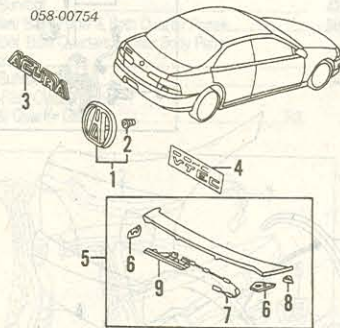

EXTERIOR TRIM

Refinish Spoiler..... .8

1 Emblem Assy	75701-SL5-A00	#.2	30.05
2 Clip, Emblem (2)	91512-SR3-004	#.2	2.39
#Included w/Emblem Assy			
#R&R Complete			
3 Nameplate (Adhesive)	"ACURA"	75732-SL5-A00	.2 15.05
4 Decal	"DOHC VTEC"	75717-ST7-305ZE	.2 15.72
"Special Edition"	95-96 75717-ST7-306ZA	.2	24.17
5 Spoiler Assy			
Dealer Installed			
Adriatic Blue	08F13-ST8-230	.6	d599.00
Code B74P	08F13-ST8-240B	.6	d599.00
Cayenne Red (Code R505P)			
Citrus Silver			
Code NH597M	08F13-ST8-280A	.6	d599.00
Clover Green (Code G95P)	08F13-ST8-2D2B	.6	599.00
Cypress Green			
Code G82P	08F13-ST8-2D0AW	.6	565.00
Dark Currant			
Code RP25P	08F13-ST8-2A0	.6	d565.00
Frost White (Code NH538)	08F13-ST8-221	.6	d599.00
Isle Green (Code G71P)	08F13-ST8-2D0	.6	d565.00
Matador Red (Code R93P)	08F13-ST8-240A	.6	d565.00
Nighthawk Black			
Code B92P	08F13-ST8-212B	.6	d599.00
Satin Silver			
Code NH623M	08F13-ST8-282B	.6	d599.00
Stealth Gray (Code RP24P)	08F13-ST8-261B	.6	d565.00

Taffeta White			
Code NH578	08F13-ST8-220A	.6	d599.00
Thunder Gray			
Code NH575M	08F13-ST8-260A	.6	d599.00
Titanium (Code YR525M)	08F13-ST8-282C	.6	d599.00
Torino Red (Code R72P)	08F13-ST8-240	.6	d599.00
Vogue Silver			
Code NH583M	08F13-ST8-282	.6	d599.00
Voltage Blue (Code B97M)	08F13-ST8-232D	.6	d599.00
6 Gasket, Spoiler			
1994-99	R/L 08F13-ST8-0M009-10		
2000-01-Serviced w/Spoiler Assy			
7 Harness, Main			
1994-99	08F13-ST7-20043		
2000-01-Serviced w/Spoiler Assy			
Harness, Sub			
1994-99	08F13-ST8-00008		
2000-01-Serviced w/Spoiler Assy			
8 Spring			
1994-99	08F13-ST8-00003		
2000-01-Serviced w/Spoiler Assy			
9 Lamp, Stop			
1994-99	08F13-ST7-00010	.3	18.00
2000-01-Serviced w/Spoiler Assy			
#Included w/Spoiler Assy			

LIFTGATE

Use Procedure Explanations 25 and 28 with the following text.

SHEET METAL

Refinish Liftgate Outside		1.9
Add for Underside		1.0
Refinish Hinge	R/L	.2
R&L Gate Assy		#1.1
#Includes Loosen Weatherstrip & Rear Garnish Moulding for Access to Hinge Bolts		
Add to R&R Liftgate		
To Transfer Glass		.7