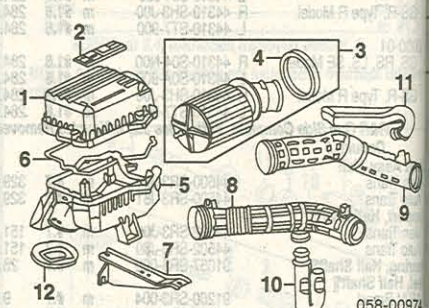

AIR CLEANER

058-00974

1 Cover, Air Cleaner	17210-P72-000	.2			
2 Plate, Caution	17273-P72-A00				
3 Element Assy, Air Cleaner	17220-P72-000	.3			
4 Cushion, Element	17221-P72-300				
*Included w/Air Cleaner Element Assy					
5 Case, Air Cleaner	17241-P72-000	#.5			
*Includes R&R Air Cleaner Cover & Element Assy					
6 Seal, Case	17222-P72-000				
7 Bracket, Air Cleaner	60616-ST7-000ZZ				
8 Tube, Air Flow	GS, RS, LS, SE Model 17228-P75-000	.2			
9 Tube, Air Flow	GS-R Model 94-95 17228-P72-000	.2			
	96-01 17228-P72-010	.2			
	Type R Model 17228-P73-000	.2			
10 Tube, Side Branch	GS, RS, LS, SE Model 17281-P75-000	.2			
11 GS-R Model 1994-95 17281-P72-000		.2			
	1996-01-Not Serviced				
12 Seal, Air Intake Tube	17249-P72-000				

RESONATOR
RS, LS, SE, GS, GS-R MODEL
1994-95

Illustration Located in Next Column

1 Tube, Upr Air Intake	17245-P72-000	.2			
2 Tube Assy, Lower Air Intake	RS, LS, SE Model 17242-P75-000	.2			
	GS-R Model 17242-P72-000	.2			
	Type R Model 17246-P72-000				
*Included w/Lower Air Intake Tube Assy					
4 Tube, Air Intake Joint	17247-P72-000				
5 Chamber Assy, Resonator	17230-P72-000	#.3			
*w/Right Fender Liner Removed