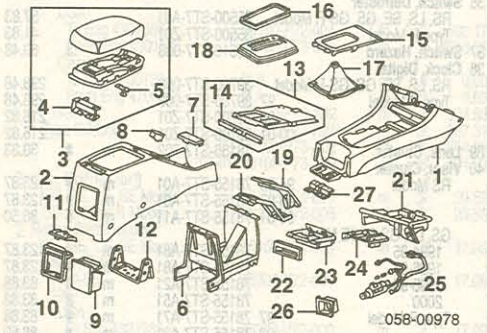

ACURA INTEGRA 1994-01

INSTRUMENT PANEL Cont'd			
53 Radio			
RS Model[†]			
Alpine Brand	39100-ST7-A11	#1.3	1310.43
Matsushita Brand			
w/Theft Deterrent	39100-ST7-A52	#1.3	997.05
w/o Theft Deterrent	39100-ST7-A12	#1.3	1310.43
LS, GS, GS-R, SE Model	94-96 39100-ST7-A00	#1.3	1912.20
	97-00 39100-ST7-A52	#1.3	997.05
	01 39100-ST7-A52	#1.3	997.05
Type R Model			
	97-98 39100-ST7-A60	#1.3	1018.67
	00 39100-ST7-A60	#1.3	1018.67
	01 39100-ST7-A62	#1.3	997.05
[†]Order by Application			
[†]Includes R&I Front & Rear Floor Console			
54 Pocket, Radio	39116-SD4-010		28.27

CENTER CONSOLE

Use Procedure Explanation 14 with the following text.

R&I Front Floor Console..... #.6
[†]Includes R&I Rear Floor Console

R&I Rear Floor Console..... .3

1 Console, Front Floor			
Black	77291-ST7-A00ZA	#1.0	182.48
Taupe	77291-ST7-A00ZB	#1.0	182.48
[†]Includes R&I Rear Floor Console			
2 Console, Rear Floor			
Black	83401-ST0-003ZC	.7	159.67
Taupe	83401-ST0-003ZD	.7	159.67
3 Lid Assy, Armrest[†]			
w/Leather Trim	83403-ST7-A21ZA	.2	278.48
w/o Leather Trim			
Black	83403-ST7-A12ZA	.2	167.32
Taupe	83403-ST7-A21ZB	.2	167.32
[†]Order by Application			
4 Hinge, Armrest (a)	83406-SR4-J00	.1	22.27
5 Lock, Armrest (a)	83407-ST0-003		9.00
(a) Included w/Armrest Lid Assy			
6 Box, Console			
Black	83402-ST0-003ZE		34.33
Taupe	83402-ST0-003ZD		34.33
7 Cap, Console			
Black	83412-SK7-000ZA		4.17
Taupe	83412-SK7-000ZK		4.17
8 Cover, Switch Hole			
Black	83442-SM4-000ZF		5.74
Taupe	83442-SM4-000ZM		5.82
9 Ashtray			
Black	88320-SB3-950ZK		19.78
Taupe	88320-SB3-950ZS		22.28
10 Box, Ashtray			
Black	88323-ST0-003ZC		9.28
Taupe	88323-ST0-003ZD		9.33
11 Cover, Ashtray	88324-SB3-950		4.87
12 Bracket, Rear Console	83446-ST0-000Z		13.32
13 Holder Assy, Cup	77230-ST7-013ZA	.2	40.15
14 Plate, Holder[†]	77231-ST7-000ZA		15.25
[†]Included w/Cup Holder Assy			
15 Bezel, Shift Lever			
RS, LS, SE, GS, GS-R Model			
Man Trans			
Black	77293-ST7-A00ZA		55.88
Taupe	77293-ST7-A00ZB		55.88
Woodgrain	77293-ST7-A21		356.47
Auto Trans			
Black	77293-ST7-A10ZA		55.88
Taupe	77293-ST7-A10ZB		55.88
Woodgrain	77293-ST7-A31		356.47
Type R Model	77293-ST7-G00ZA		143.70
16 Trim, Bezel			
Auto Trans	77294-ST7-A00ZA		17.92
17 Boot, Shift Lever			
Man Trans			
RS, LS, SE, GS, GS-R Model			
Type R Model			
97	83414-SR3-000ZA		24.56
98	83414-SR7-A00ZA		26.91
00	83414-SR7-A40		26.91
01	83414-SR3-000ZA		24.56
18 Indicator, Shift Lever			
Auto Trans	54711-ST7-A81		28.07
19 Cover, Parking Brake	83404-ST0-003		17.60
20 Plate, Cover	83419-ST0-003		8.73
21 Panel, Front Console	77233-ST7-A00ZA		45.20
22 Panel, Ashtray	77715-ST7-013ZA		9.60
23 Case, Ashtray	77710-ST0-003ZA		41.15

24 Holder, Ashtray	77730-ST7-003		27.32
25 Lighter, Cigarette			
RS, LS, SE, GS, GS-R Model	39600-SH2-G02		43.08
Type R Model	39600-SH2-Z01		37.15
26 Protector, Lighter	77721-ST7-A00ZA		6.22
27 Bracket, Front Console	83425-ST0-000ZZ		11.17

ROCKER/PILLARS/FLOOR

Use Procedure Explanations 14, 15 and 28 with the following text.

SHEET METAL/EXTERIOR TRIM 2 DOOR

Refinish Outer Side Panel Assy	R/L	1.2
Refinish Hinge Pillar	R/L	1.0
Refinish Rocker Panel	R/L	1.4
Refinish Rocker Mldg	R/L	1.0
R&R Hinge Pillar	R/L	7.2
R&I Rocker Panel Mldg	R/L	.4