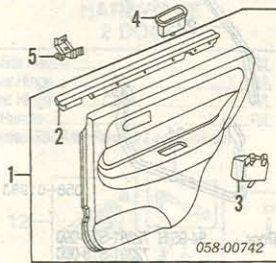

058-00742

1 Panel Assy, Trim			
RS Model	R 83700-ST8-A10ZC	.5	366.45
	L 83750-ST8-A10ZC	.5	366.45
LS Model	R 83700-ST8-920ZC	.5	366.45
	L 83750-ST8-920ZC	.5	366.45
GS-R Model	R 83700-ST8-000ZC	.5	366.45
	L 83750-ST8-000ZC	.5	366.45
GS, SE Model	R 83700-ST8-A50ZC	.5	302.62
	L 83750-ST8-A50ZC	.5	302.62
*Order by Application			

2 Weatherstrip, Inner (a)	R 72835-ST8-003	#.2	32.02
	L 72875-ST8-003	#.2	32.02
*w/Trim Panel Removed			

3 Protector, Door (a)	R 83709-ST8-A00	15.42	
	L 83759-ST8-A00	18.32	
(a) Included w/Trim Panel Assy			

4 Handle, Pull	R/L 83501-SR4-000ZA	.2	12.77
*Black listed, Order by Application			

5 Bracket, Pull Handle	R/L 83508-SR3-000	5.58

058-01968

6 Shield, Moisture	R 72821-ST8-000	#	15.90
	L 72861-ST8-000	#	15.90
*w/Trim Panel Removed, Not Included in R&R Trim Panel			

HARDWARE

Refinish Outside Handle	R/L	.3
Refinish Upper Hinge	R/L	.2
Refinish Lower Hinge	R/L	.2
R&I Outside Handle	R/L	#.9
*Includes R&I Trim Panel