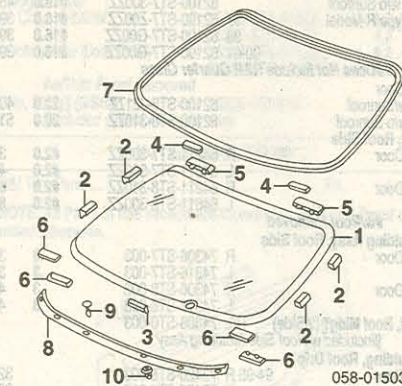

BACK WINDOW

Use Procedure Explanation 19 with the following text.

R&I Back Glass	#2.4
#Includes Clean Up Old Adhesive as Necessary	

Illustration Located in Next Column

1 Glass, Back Window			
Acura			
Blue	73201-ST8-A02	#2.0	825.63
Green	95 73201-ST8-A13	#2.0	805.51
	96-97 73201-ST8-A13	#2.0	805.51
	98-01 73211-ST8-A31	#2.0	825.63
NAGS (Blue)	FB04932BTN	#2.0	2586.75

#Includes Clean Up Old Adhesive as Necessary

2 Spacer, Glass Side (2/Side)	R/L 73226-ST8-000		1.50
3 Spacer, Lower Glass	73221-SR4-000		4.47
4 Fastener, Upper Glass			
1994	R/L 73225-SR4-000		3.87
1995-01	R/L 91536-SS0-J01		2.72
5 Fastener, Lower Glass			
1994	R/L 91533-SS0-000		9.47
1995-01	R/L 91538-SS0-J01		4.88
#/Order by Application			
6 Fastener, Lower Glass (2/Side)	91568-SV4-003		3.82
7 Moulding, Glass	73210-ST8-003	#.2	59.00
8 Cover, Lower	73220-ST8-003	#.2	59.50
9 Pin, Lower Cover (6)	90676-SR4-003	#.2	1.55
10 Grommet, Lower Cover (6)	90675-SR4-003	#.2	2.60
#R&R Complete			

QUARTER PANEL

Use Procedure Explanations 20 and 28 with the following text.

SHEET METAL 2 DOOR

Refinish Quarter Outside	R/L	2.3
Add for Pillar	R/L	.5
Add for Edge	R/L	.5
Refinish Fuel Door		#.4
#Included in Refinish Quarter Panel		
R&R Both Quarter Panels		28.5
R&R Roof & Both Quarter Panels		
w/Sunroof		44.7
w/o Sunroof		42.7
R&R Rear Body Panel & Both Quarter Panels		30.0
R&R Roof, Both Quarters & Rear Body Panel		
w/Sunroof		46.2
w/o Sunroof		44.2
Add to R&R Quarter Panel		
To R&I Quarter Glass	R/L	.2