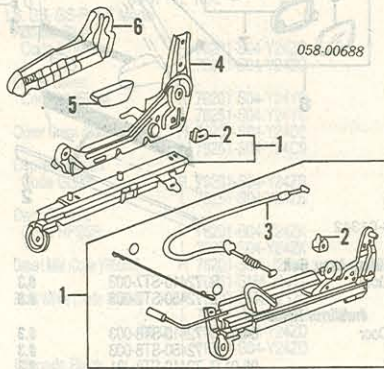

FRONT SEAT

Use Procedure Explanation 30 with the following text.
R&L Front Seat..... R/L .3

1 Adjuster Assy, Seat Track			
Passenger Side			
2 Door	R 81260-ST7-A03	#.4	49.13
	L 81270-ST7-A03	#.4	129.72
4 Door	94-96 R 81260-ST8-A01	#.4	50.47
	L 81270-ST8-A01	#.4	98.93
	97 R 81260-ST8-N12	#.4	54.43
	L 81270-ST8-N12	#.4	72.57
	98-01 R 81260-ST8-N13	#.4	49.13
	L 81270-ST8-N13	#.4	72.57
Driver Side			
2 Door	R 81670-ST7-A03	#.4	72.57
	L 81660-ST7-A03	#.4	54.43
1998-01			
LS, GS, GS-R Model	R 81670-ST7-A11	#.4	65.43
	L 81660-ST7-A11	#.4	49.13
Type R Model	R 81670-ST7-A03	#.4	72.57
	L 81660-ST7-A03	#.4	54.43
4 Door	94-97 R 81670-ST8-A03	#.4	98.93
	L 81660-ST8-A02	#.4	74.22
	98-01 R 81670-ST8-A13	#.4	65.43
	L 81660-ST8-A11	#.4	49.13
#R&R Both One Seat .6			
2 Cap, Rail End (a)			
(2/Side)	94-96 R/L 81261-SP0-A03		3.23
	97 R/L 81261-SP0-A03		3.23
	98-01 R/L 81261-SH4-A21		4.60
¶Included w/Seat Track Adjuster Assy			
3 Cable (a)			
Passenger Side	94-96 81235-ST7-005		13.43
2 Door	97-01 81235-ST7-005		13.43
(a) Included w/Seat Track Adjuster Assy			
4 Adjuster, Recline			
2 Door			
1994-97	R 81230-ST7-A01	.7	157.73
	L 81630-SR3-A03	.7	157.73
1998-01			
LS, GS, GS-R Model	R 81230-S30-A01	.7	197.07
	L 81630-SR3-A10	.7	157.73
Type R Model	R 81230-ST7-A01	.7	157.73
	L 81630-SR3-A03	.7	157.73
4 Door	94-96 R 81230-SR3-J03	.7	157.73
	L 81630-SR3-A03	.7	157.73
	97 R 81230-S04-J01	.7	124.35
	L 81630-S04-J01	.7	124.35
	98-01 R 81230-S04-J01	.7	124.35
	L 81630-SR3-A10	.7	157.73
5 Knob, Reclining			
Beige	R 81231-S10-003ZF		7.53
	L 81631-S10-003ZB		6.28
Black	94-97 R 81231-SR3-003ZB		33.17
	L 81631-SR3-003ZK		53.05
	98-01 R 81231-S10-003ZM		6.28
	L 81631-S10-003ZF		6.28
6 Cover, Adjuster			
Beige	R 81238-SR3-000ZU		18.38
	L 81638-SR3-000ZS		18.38
Black	R 81238-SR3-000ZB		18.38
	L 81638-SR3-000ZB		18.38
Taupe	R 81238-SR3-000ZF		d15.23
	L 81638-SR3-000ZN		18.38

REAR SEAT

Use Procedure Explanation 30 with the following text.
R&L Rear Seat..... .5

SEAT BELTS

Use Procedure Explanation 30 with the following text.