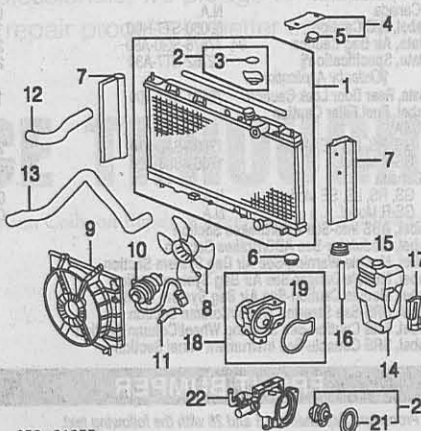

COOLING

Use Procedure Explanations 5 and 28 with the following text.

1 Radiator Assy			
ND Brand			
GS, RS, LS, SE Model	19010-P72-515	#1.4	475.10
1994-97	19010-P73-013	#1.4	475.10
1998-01			
Type R Model	97-98 19010-P73-A02	#1.4	475.10

SAK Brand	00-01 19010-P73-A02	#1.4	475.10
GS, RS, LS, SE Model	19010-P75-A53	#1.4	475.10
GS-R Model	19010-P72-A03	#1.4	475.10
#w/Auto Trans Add .2, w/A/C Add .2			
2 Cap Assy, Radiator	19045-PA4-A01		93
ND Brand	19045-P72-005		141
SAK Brand	19046-PV1-000		17
3 Seal, Cap (a)			
#Included w/Radiator Assy			
(a) Included w/Radiator Cap Assy			
4 Bracket Assy, Upper Radiator Mounting	R/L 74171-SK7-000		77
	R/L 74173-SJ4-000		21
5 Cushion, Upper Rad Mtg			
#Included w/Upper Radiator Mounting Bracket Assy			
6 Cushion, Lower Rad Mtg	R/L 74172-SM4-000		111
7 Seal, Side Rad	R/L 38623-P72-900		131
8 Fan, Cooling			
ND Brand	19020-P70-003	#1.0	381
SAK Brand	19020-P72-A01	#1.0	381
#Order by Application			
9 Shroud, Fan			
ND Brand	19015-P72-003	#1.0	90
SAK Brand	19015-P72-A03	#1.0	90
10 Motor, Fan			
ND Brand	19030-P08-013	#1.0	227
SAK Brand	94-97 19016-P72-305	#1.0	227
	98-01 19030-P72-A01	#1.0	227
#R&R Complete, w/Radiator Removed Deduct .7			
11 Stay, Motor			
ND Brand	19033-P72-003		
SAK Brand	19033-P72-005		
12 Hose, Upper Rad	19501-P72-000		.7
13 Hose, Lower Rad	19502-P72-000		.7
#R&R Both Upper & Lower 1.0			
14 Tank, Coolant	19101-P72-000		.3
15 Cap, Tank	19110-P08-000		
16 Hose, Coolant Tank	19103-P72-000		
17 Bracket, Coolant Tank	19115-P72-000		
18 Pump Assy, Water			
1994-95			
RS, LS, SE, GS Model	19200-PR4-013	m	#3.8
GS-R Model	19200-P72-003	m	#3.8
1996-01			
RS, LS, SE, GS Model	19200-P75-003	m	#3.8
GS-R, Type R Model	19200-P72-013	m	#3.8
19222-PR4-003		m	#3.8
#Included w/Water Pump Assy			
#R&R Complete, w/A/C Add .2			
20 Thermostat Assy			
Fuji Brand	19301-P08-315		#.8
Nippon Brand	19301-P08-315		#.8
21 Gasket, Thermostat	19305-PT0-000		#.8
#Included w/Thermostat Assy			
22 Housing, Thermostat			
RS, LS, SE, GS Model	19320-P30-J00		#.8
GS-R, Type R Model	19320-P72-010		#.8
#R&R Complete			
Belt, Drive-See A/C Heater/Ventilation Section			

A/C REFRIGERANT CAPACITIES

A/C R-134a Refrigerant Capacity
1994-01: 22.9-24.7 Ozs (1.43-1.54 Lbs)

A/C / HEATER/VENTILATION

Use Procedure Explanation 6 with the following text.

Evacuate & Recharge System	m	1.4
Recover Refrigerant	m	.3

NOTE: R&R Does Not include recover, evacuate and recharge system.