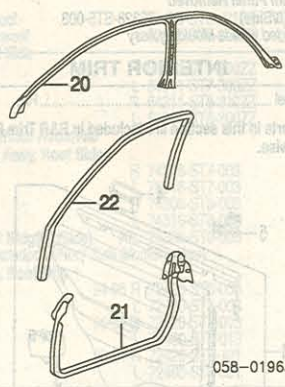

L 67460-SK7-305ZZ	#.2 34.25
<i>#w/Door Removed</i>			
19	Check, Door	94-96 R/L 72340-SK8-003	#.2 40.34
		97-01 R/L 72340-ST8-A01	#.2 36.33
<i>#w/Trim Panel Removed</i>			

20	W/Strip, Uppr Door	94-95 R 72381-ST8-000	.6 236.65
		L 72391-ST8-000	.6 236.82
		96-01 R 72381-ST8-000	.6 236.65
		L 72391-ST8-000	.6 236.82
21	W/Strip, Lwr Door	R 72310-ST8-013	.5 91.38
		L 72350-ST8-013	.5 91.38
22	Trim, Front Door Opening	R/L 84231-ST8-000ZA	.4 38.85