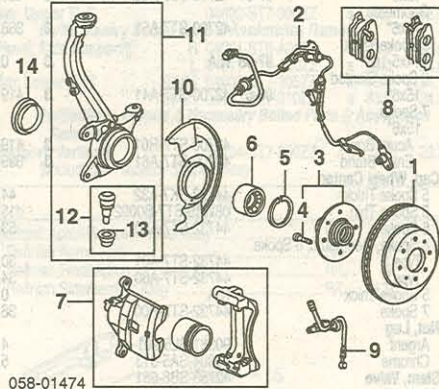

WHEEL Cont'd

SPARE WHEEL & HARDWARE Cont'd

†Included w/Tool Assy

11	2 Door	GS, GS-R, LS, RS, SE Model	84521-ST7-J10	91.17
		Type R Model	84521-ST7-A00	160.37
12	4 Door		84521-ST8-000	160.37

FRONT SUSPENSION

Use Procedure Explanation 11 with the following text.

R&I Suspension (One Side)	R/Lm	2.0
O/H Suspension (Includes R&I)		
One Side	R/Lm	3.6
Both Sides	m	6.6
Adjust Four Wheel Alignment	m	1.6
Adjust Front Alignment	m	1.3
Add to Adjust Alignment w/Wheel Covers		.2
Bleed Brake System	m	.3

NOTE 1: R&I/R&R or O/H Does Not include alignment or bleed brake system.

NOTE 2: Refer to Special Cautions Section at the beginning of this vehicle text.

NOTE 3: All Parts in this section are included in overhaul unless noted otherwise.

058-01474

1	Rotor, Brake			
	1994			
	RS, LS Model	R/L 45251-SK7-J00	m #.6	68.33
	GS-R Model			
	USA			
	To VIN RS008288	R/L 45251-SK7-J00	m #.6	68.33
	From VIN RS008289	R/L 45251-SK7-A10	m #.6	68.33
	Canada			
	To VIN RS800535	R/L N.A.	m #.6	0.00
	From VIN RS800536	R/L N.A.	m #.6	0.00
	1995-01			
	GS, GS-R, RS, LS, SE Model	R/L 45251-SK7-A10	m #.6	68.33
	Type R Model	R/L 45251-SZ3-000	m #.6	89.00
	<i>#R&R Both Sides 1.0</i>			
2	Sensor, Front ABS-See ABS/Brakes Section			
3	Hub Assy, Wheel			
	RS, LS, SE, GS, GS-R Model	R/L 44600-S01-A00	m #1.8	151.08
	Type R Model	R/L 44600-S01-R00	m #1.8	123.50
	<i>#Includes R&R Rotor, Splash Shield & Knuckle, R&R Both Sides 3.4</i>			
4	Bolt, Wheel† (4)			
	Nagoya Rashi Brand	R/L 90113-SA0-025		4.12
	Saga Brand	R/L 90113-SA0-006		4.12
	<i>†Included w/Wheel Hub Assy</i>			
5	Circlip	R/L 90681-SR3-A00	m #1.8	8.02
6	Bearing, Hub	R/L 44300-S5A-004	m #1.8	63.47
	<i>#R&R One Side Complete, Includes R&R Rotor, Splash Shield, Knuckle & Hub, R&R Both Sides 3.4</i>			
7	Caliper, Brake†			
	RS, LS, SE, GS, GS-R Model	R 06452-ST7-505RM	m #.5	R91.67
		L 45019-ST7-000RM	m #.5	R91.67
	Type R Model	R 06452-SM5-505RM	m #.5	R91.67
		L 06453-SM5-505RM	m #.5	R91.67
	<i>†Remanufactured Part. Contact Dealer for Core Charge & Exchange Information</i>			
	<i>#R&R Both Sides .8, w/Rotor Removed Deduct .3</i>			
8	Pad Set, Brake			
	RS, LS, GS, SE, GS-R Model			
	1994-97	45022-ST7-020	m #1.0	50.00
	1998-99	45022-ST7-A02	m #1.0	50.00
	2000-01	45022-ST7-A02	m #1.0	50.00
	Type R Model	97-98 45022-ST7-R02	m #1.0	50.00
		00-01 45022-ST7-R02	m #1.0	50.00
	<i>#Deduct .5 for Each Caliper Removed</i>			
9	Hose, Brake			
		R 01464-SR3-N03	m #.3	43.38
		L 01465-SR3-N02	m #.3	43.38
	<i>#w/Caliper Removed Deduct .2</i>			
10	Shield, Splash			
	RS, LS, SE, GS, GS-R Model	R/L 45255-SK7-020	m #1.8	28.08

11	Type R Model	R/L 45255-ST7-R00	m #1.8	22.98
	Knuckle Assy, Steering			
	RS Model	R 51210-SR3-N00	m #1.8	252.08
		L 51215-SR3-N00	m #1.8	252.08
	GS, LS, GS-R, SE, Type R Model	R 51210-SR3-N10	m #1.8	252.08
		L 51215-SR3-N10	m #1.8	252.08
	<i>#R&R One Side Complete, R&R Both Sides 3.4</i>			
12	Joint Assy, Ball†	R/L 51220-S04-003	m #.3	45.72
	<i>#w/Steering Knuckle Removed, Not Included in O/H</i>			
13	Boot, Dust† (a)	R/L 51225-SR0-A01	m #.6	2.02
	<i>†Included w/Steering Knuckle Assy</i>			
	<i>(a) Included w/Ball Joint Assy</i>			
	<i>#Not Included in O/H</i>			
14	Ring, Knuckle	R/L 44348-SR3-000	m	4.38