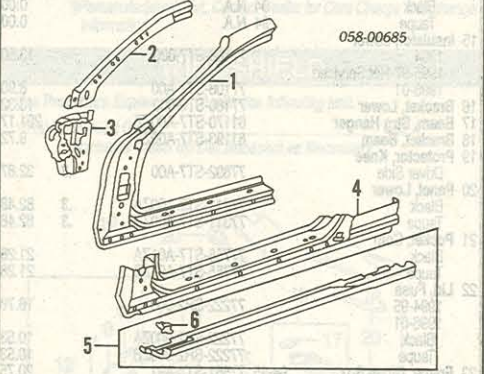

1 Panel, Outer			
RS, LS, SE, GS, GS-R Model			
1994-96			
	R 04635-ST7-Q01ZZ	s	13.2 368.80
	L 04645-ST7-310ZZ	s	13.2 504.38
1997	R 04635-ST7-A01ZZ	s	13.2 368.80
	L 04645-ST7-A01ZZ	s	13.2 368.80
1998-00	R 04635-ST7-A01ZZ	s	13.2 368.80
	L 04645-ST7-A01ZZ	s	13.2 368.80
2001	R 04635-ST7-A01ZZ	s	13.2 368.80
	L 04645-ST7-A01ZZ	s	13.2 368.80
Type R Model			
	97 R 04635-ST7-R00ZZ	s	13.2 400.95
	L 04645-ST7-R00ZZ	s	13.2 378.70
	98 R 04635-ST7-R01ZZ	s	13.2 368.80
	L 04645-ST7-R01ZZ	s	13.2 368.80
	00-01 R 04635-ST7-R01ZZ	s	13.2 368.80
	L 04645-ST7-R01ZZ	s	13.2 368.80
2 Pillar, Up'r Inner Hinge	94-97 R 64121-ST7-310ZZ	s	1.0 81.22
	L 64521-ST7-310ZZ	s	1.0 83.65
	98-01 R 64121-ST7-310ZZ	s	1.0 81.22
	L 64521-ST7-310ZZ	s	1.0 83.65
3 Pillar, Lwr Inner Hinge	94-97 R 64130-ST7-A00ZZ	s	1.0 70.67
	L 64530-ST7-A00ZZ	s	1.0 88.42
	98-01 R 64130-ST7-A00ZZ	s	1.0 70.67
	L 64530-ST7-A00ZZ	s	1.0 88.42
4 Panel, Outer Rocker	R 04641-ST7-310ZZ	s	#8.5 129.48
	L 04641-ST7-310ZZ	s	#8.5 129.48
[†]w/Quarter Panel Removed Deduct 1.7			
5 Moulding Assy, Rocker Panel			
RS, LS, SE, GS, GS-R Model			
	R 71800-ST7-000	.4	129.07
	L 71850-ST7-000	.4	129.07
Type R Model			
Nighthawk Black			
Code B92P	R 71800-ST7-Z00ZP	.4	270.07
	L 71850-ST7-Z00ZP	.4	289.75
Phoenix Yellow (Code Y56)	R 71800-ST7-Z00ZN	.4	282.90
	L 71850-ST7-Z00ZN	.4	282.90
White (Code N10)	R 71800-ST7-Z00ZA	.4	282.90
	L 71850-ST7-Z00ZA	.4	282.90
6 Clip, Mldg[†] (8/Side)	R/L 91513-SM4-000		1.01
[†]Included w/Rocker Panel Moulding Assy