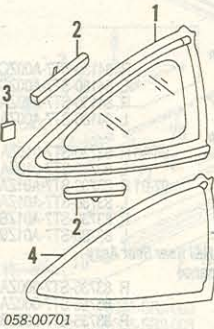

QUARTER PANEL Cont'd

INTERIOR TRIM

4 DOOR Cont'd

Beige	R 84511-ST0-000ZD	44.17
	L 84561-ST0-000ZD	44.17
Charcoal	R 84511-ST0-000ZA	70.63
	L 84561-ST0-000ZA	70.63
8 Speaker, Radio		
1994-96		
RS Model	94-95 R/L 39120-SV4-A61	14.83
	96 R/L 39120-SV4-A61	14.83
LS, SE Model	R/L 39120-SV4-A61	14.83
GS-R Model	R/L 39120-SM4-A41	14.83
1997-01	R/L 39120-SV4-A11	13.97

QUARTER GLASS

R/L Quarter Glass.....R/L #1.7
#Includes Clean Up Old Adhesive as Necessary

1 Glass, Quarter			
Acura (Tint)	94-95 R 73501-ST7-A01	#1.5	159.81
	L 73551-ST7-A01	#1.5	159.81
	96-01 R 73501-ST7-A02	#1.5	159.81
	L 73551-ST7-A02	#1.5	159.81
NAGS (Blue)	R/L FQ04888-9B7Y	#1.5	607.55
#Includes Clean Up Old Adhesive as Necessary			
2 Tape, Glass			
Upper/Lower (2/Side)	R/L 73503-ST7-000		1.62
3 Tape, Corner Glass	R/L 73502-ST7-000		2.77
4 Trim, Quarter Glass	R/L 73541-ST7-000ZA		28.10

LUGGAGE LID

Use Procedure Explanations 24 and 28 with the following text.

SHEET METAL

Refinish Luggage Lid Outside		2.0
Add for Underside		1.0
Refinish Hinge	R/L	.3
R&L Luggage Lid		.5