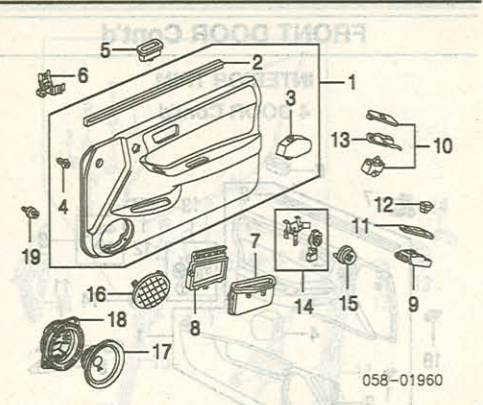

**INTERIOR TRIM
2 DOOR**

R&L Trim Panel	R/L	.5	
NOTE: All Parts in this section are included in R&R Trim Panel unless noted otherwise.			
Illustration Located in Next Column			
1 Panel Assy, Trim]			
RS Model	94-95 R 04835-ST7-505ZA L 04838-ST7-505ZE	.6	411.53 327.57
	96-97 R 83533-ST7-A00ZA L 83583-ST7-A00ZA	.6	327.57 327.57
LS Model	94-96 R 04835-ST7-A10ZA L 83583-ST7-A10ZA	.6	327.57 327.57
	97 R 83533-ST7-A11ZA L 83583-ST7-A11ZA	.6	294.62 294.62
	98-01 R 83533-ST7-A12ZA L 83583-ST7-A12ZA	.6	277.05 277.05
GS-R Model	94-96 R 83533-ST7-A20ZA L 83583-ST7-A20ZA	.6	327.57 327.57
	97 R 83533-ST7-A21ZA	.6	277.05

2 Weatherstrip, Inner (a) #w/Trim Panel Removed	R/L 72335-ST7-003	#.2	31.30
3 Protector, Door (a)	R 83509-ST7-A00 L 83559-ST7-A00		18.87 18.87
4 Clip, Trim Panel (a) (8/Side) (a) Included w/Trim Panel Assy	R/L 91560-SPO-003		1.21
5 Handle, Pull]	R/L 83501-SR4-000ZA	.2	12.77
#Black listed, Order by Application			
6 Bracket, Pull Handle	R/L 83508-SR3-000		5.58
7 Pocket, Door]	Type 1 R 83504-ST7-000ZA L 83554-ST7-000ZA	#.2 #.2	20.55 20.55
8 Pocket, Door]	Type 2 R 83506-ST7-000ZA L 83556-ST7-000ZA	#.2 #.2	15.95 15.95
#w/Trim Panel Removed			
9 Switch, Pwr Window]	Driver Side 35750-ST7-A01ZA		211.35
10 Switch, Pwr Window]	Passenger Side 35760-ST7-003ZA		79.68
11 Panel, Switch Cover]	Driver Side 35751-ST7-A01ZA		17.05
#Black listed, Order by Application			
12 Switch, Remote Mirror	L 35190-ST7-A11		77.40
13 Bracket, Switch Passenger Side	35761-ST7-000		6.45
14 Speaker, Upper	R/L 39141-ST7-A01	.2	90.97
15 Grille, Upper Speaker]	R/L 83505-ST7-A00ZA		18.92
16 Grille, Lower Speaker]	RS, Type R Model R/L 83503-ST7-901ZA GS, LS, GS-R, SE Model R/L 83503-ST7-010ZA	#.2 #.2	21.05 42.30
#Black listed, Order by Application			
17 Speaker, Lower 1994-96 GS, RS Model	94-95 R/L 39120-SS0-A11 96 R/L 39120-SV4-A51	#.2 #.2	13.20 11.40
LS, SE Model]	R/L 39120-SM3-961	.2	142.42
GS-R Model]	R/L 39120-SM4-931	.2	85.05
1997-01	R/L 39120-SV4-A01	.2	10.58
#Order by Application			
18 Bracket, Speaker	R/L 39112-SH3-A01	#.2	3.63
#R&R One Side Complete, Not Included in R&R Trim Panel			
19 Clip, Trim Panel]	R/L 91550-SH3-003ZT		.22
#Black listed, Order by Application			

20 Shield, Moisture	R 72321-ST7-000 L 72361 ST7-A00	#	21.10 21.10
#w/Trim Panel Removed, Not Included in R&R Trim Panel			

**INTERIOR TRIM
4 DOOR**

R&L Trim Panel	R/L	.5
NOTE: All Parts in this section are included in R&R Trim Panel unless noted otherwise.