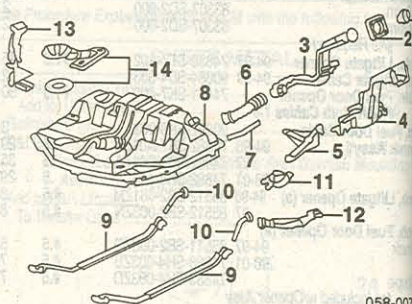

FUEL TANK

NOTE: R&R Does Not include drain and refill.

058-001

1 Cap, Fuel Filler	17670-SV1-A01	
*Order by Application		
2 Gasket, Fuel Filler	94-95 17662-SR3-000	
	96-01 17662-S04-003	
	94-97 06170-S04-A00	
	98-99 17660-S04-A01	
	00-01 17660-S04-A03	
4 Cover, Fuel Filler	74559-SR3-010	
5 Protector, Fuel Filler	94-99 17733-SR3-010	
	00-01 17733-SR3-020	
6 Hose, Fuel Filler	94-97 17651-ST7-000	
	98-99 17651-ST7-L00	
	00-01 17651-SR7-000	
7 Tube, Breather	17653-SR7-000	
8 Tank, Fuel	17500-ST7-336	m 1.3
*Order by Application		
9 Band, Fuel Tank	R 17521-SR3-000	
	L 17522-SR3-000	
10 Bolt, Tank Mount	R/L 17525-SR3-000	
11 Valve, Two Way	94-97 17371-SR3-A01	
	98-01 17371-S02-L01	
12 Cover, Two Way Valve	94-97 17372-SR3-010	
	98-01 17372-ST7-L03	
13 Gauge, Fuel Tank	94-97 37800-ST7-C01	m #1.3
	98-01 37800-ST7-C11	m #1.3
14 Pump, Fuel	GS, RS, LS, SE Model	
	94-95 17040-SR3-A31	m #1.3
	96-97 17040-S04-G41	m #1.3
	98-01 17040-ST7-L31	m #1.3
	94-95 17040-ST7-A31	m #1.3
	96-97 17040-ST7-A33	m #1.3
	98-01 17040-ST7-L31	m #1.3
*R&R Complete, Included in R&R Fuel Tank		

REAR BODY

Use Procedure Explanations 26 and 28 with the following text.

NOTE: For sectioning methods refer to Manufacturer's Body Repair Manual.

SHEET METAL 2 DOOR

Refinish End Panel Assy	1.3
Add for Inside	.8
Refinish Rear Body Upper Skirt	1.2
Section Rear Floor Pan	#14.5
*w/Rear End Panel Assy Removed, Deduct 1.5 for Each Inner Quarter Assy Removed	

Illustration Located in Next Column

1 Panel Assy, End	RS, LS, SE, GS, GS-R Model	
	1994-97 66100-ST7-A02ZZ	#7.5
	1998-01 66100-ST7-A04ZZ	#7.5
	Type R Model 97 66100-ST7-601ZZ	#7.5