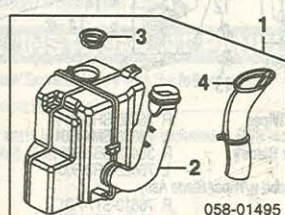

**RESONATOR
TYPE R MODEL**

058-01495

1 Chamber Assy, Resonator 17250-P73-000 #.3 163.90
2 Chamber, Resonator#1 17230-P73-000 #.3 162.85
#w/Right Fender Liner Removed
3 Seal, Air Intake Tube#1 17253-P72-000 7.82
4 Tube, Air Intake#1 17252-P73-000 .2 23.63
#Included w/Resonator Chamber Assy