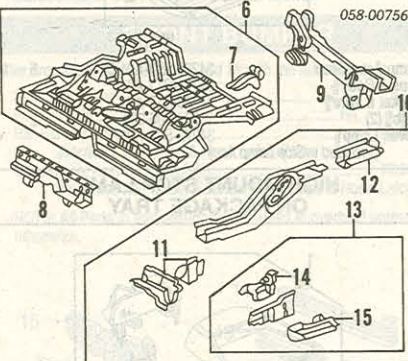

6 Pan Assy, Rear Floor	94-95 04655-ST8-306ZZ	#21.0	985.58
	96-99 04655-ST8-300ZZ	#21.0	709.42
	00-01 04655-ST8-310ZZ	#21.0	709.42

#w/End Panel Assy Removed, Includes R&R Front & Rear Crossmembers, Deduct 3.0 for Each Inner Quarter Panel Assy Removed

7 Stiffener, Jack-Up	65513-SR4-300ZZ	37.73

†Included w/Rear Floor Pan Assy

8 Xmbr, Front Floor	65700-SR3-A00ZZ	77.47
9 Xmbr, Rear Floor	65750-SR3-A01ZZ	s 4.0 157.52

10 Sidemember Assy	94-96 R 65610-ST8-A02ZZ	s #8.5	285.30
	L 65660-ST8-A03ZZ	s #8.5	285.30
	97 R 65610-ST8-A02ZZ	s #8.5	285.30
	L 65660-ST8-A03ZZ	s #8.5	285.30
	98-01 R 65610-ST8-A02ZZ	s #8.5	285.30
	L 65660-ST8-A03ZZ	s #8.5	285.30

#w/End Panel Assy Removed, w/Rear Floor Pan Removed

11 Outrigger, Xmbr	94-96 R 04650-SR3-A00ZZ	43.58
	L 04660-SR3-A01ZZ	43.72
	97-01 R 04650-SR3-A00ZZ	43.58
	L 04660-SR3-A01ZZ	43.72

12 Ext. Sidemember	R 04653-ST8-A00ZZ	86.61
	L 04654-ST8-A00ZZ	86.61

13 Extension Assy, Rocker	R 65640-SR3-300ZZ	102.53
	L 65690-SR3-300ZZ	102.53

14 Outrigger (a)	R 04658-SR3-300ZZ	30.22
	L 04659-SR3-300ZZ	30.22

15 Panel, Extension (a)	R 04656-SR3-300ZZ	30.21
	L 04657-SR3-300ZZ	30.21

†Included w/Sidemember Assy
(a) Included w/Rocker Extension Assy

INTERIOR TRIM 2 DOOR

Illustration Located in Next Column

1 Panel, Trim	RS, LS, SE, GS, GS-R Model	

Black	94-97 84640-ST7-305ZA	.4	103.13
	98-00 84640-ST7-A10ZA	.4	61.08
	01 84640-ST7-A11ZA	.4	59.10
	84640-ST7-A11ZB	.4	59.10
	97 84640-ST7-J00ZA	.4	66.45
	98 84640-ST7-A00ZA	.4	61.08
	00 84640-ST7-A00ZA	.4	61.08
	01 84640-ST7-A01ZA	.4	59.10