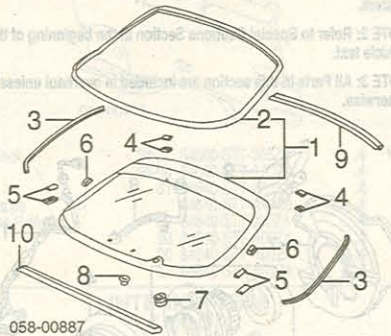

GLASS & PARTS

058-00887

1	Glass Assy, Liftgate		
	Acura Blue		
	RS, LS Model	94-95 73201-ST7-A00	#2.0 825.63
	GS-R, SE Model	94-95 73201-ST7-A10	#2.0 825.63
	Green		
	RS, LS Model	96-01 73201-ST7-A01	#2.0 825.63
	GS, GS-R, SE Model	96-01 73201-ST7-A11	#2.0 825.63
	Type R Model	97 73201-ST7-R01	#2.0 825.63
		98 73201-ST7-A01	#2.0 825.63
		00-01 73201-ST7-A01	#2.0 825.63
	NAGS (Blue)		
	LS, RS Model	FB04890BTY	#2.0 2466.20
	GS, GS-R, SE Model	94-96 FB04891BTN	#2.0 0.00
		97-01 FB20233BTN	#2.0 0.00
	#Includes Clean Up Old Adhesive as Necessary		
2	Mldg, Glass	73251-ST7-305	165.32
	#Included w/Liftgate Glass Assy		
3	Dam, Glass	R/L 73226-SK7-000	9.52
4	Fastener, Upper Glass		
	(2/Side)	R/L 90617-SK7-010	3.63
5	Fastener, Side Glass		
	(2/Side)	R/L 90619-SK7-000	3.63
6	Spacer, Glass	R/L 73221-ST7-000	4.37
7	Seal, Wiper-See Wiper System Section		
8	Seal, Bushing	R/L 34275-ST7-000	3.10
9	Seal, Upper Glass	73229-ST7-000	47.85
10	Trim, Lower Glass	73240-SK7-000	12.28