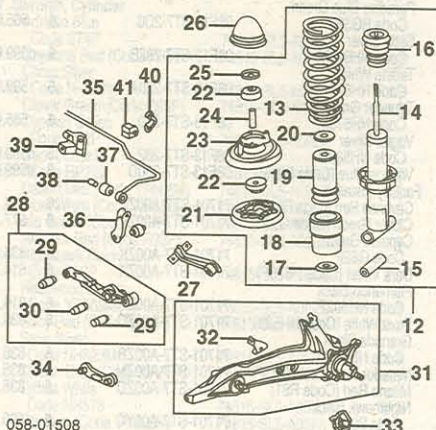

058-01508

RS, LS, SE, GS, GS-R Model	R/L 52441-SR3-A05	m #1.3	76.40
Type R Model	R/L 52441-SR7-R01	m #1.3	90.37
4 Door	R/L 52441-ST8-J12	m #1.3	73.93
14 Strut	RS, LS, SE, GS, GS-R Model		
	1994-95 R/L 52611-SR0-N31	m #1.3	112.78
	1996-01 R/L 52611-SR7-A01	m #1.3	113.87
	Type R Model 97 R/L 52611-SR7-Z01	m #1.3	193.08
	98 R/L 52611-SR7-R01	m #1.3	170.93
	00-01 R/L 52611-SR7-R01	m #1.3	170.93
15 Bushing	Type R Model	R/L 52622-SR3-003	m #1.3
16 Bumper, Stop	RS, LS, SE, GS, GS-R Model	R/L 52722-SR0-003	m #1.3
	Type R Model	R/L 52722-SM4-961	m #1.3
17 Plate, Stop Bumper	Type R Model	R/L 52690-SG0-000	m #1.3
18 End, Dust Cover	Type R Model	R/L 52688-SR3-003	m #1.3
19 Cover, Lever	Type R Model	R/L 52687-SR3-003	m #1.3
20 Plate, Dust Cover	RS, LS, SE, GS, GS-R Model	R/L 51685-SR0-004	m #1.3
21 Seat, Upper Spring	Type R Model	R/L 52686-SR0-003	m #1.3
22 Rubber, Strut Mount	RS, LS, SE, GS, GS-R Model		
	(2/Side) R/L 52725-SR0-003	m #1.3	1.27
	Type R Model (2/Side) R/L 51631-SL0-901	m #1.3	11.00
23 Mount, Strut	Type R Model	R/L 52675-SR0-003	m #1.3
*R&R One Side Complete, R&R Both Sides 2.4, w/Lower Control Arm Removed Deduct .8			
24 Collar, Strut Mount	R/L 51728-SR0-003	m	.63
25 Washer, Strut Mount	R/L 51621-SR0-003	m	.38
*Included w/Strut Assy			
26 Cap, Strut	94 R/L 74671-SH3-010	m	4.32
27 Arm, Upper Control	R 52390-SR0-A00	m #1.0	52.90
	L 52400-SR3-000	m #1.0	52.82
*w/Trailing Arm Removed Deduct .5			
28 Arm Assy, Lower Control	LS, SE, GS, GS-R Model		
	R 52350-SH3-G31	m #.8	84.53
	L 52360-SH3-G31	m #.8	84.53
	RS Model R 52350-SH3-A31	m #.8	84.53
	L 52360-SH3-A31	m #.8	84.53
	Type R Model R/L 52360-ST7-R00	m #.8	60.55
*w/Trailing Arm Removed Deduct .4, R&R Both Sides 1.4			
29 Bushing, Otr Lwr Control Arm	(2/Side) RS, LS, SE, GS, GS-R Model	R/L 52385-SK7-A02	m #1.0
	Type R Model	R/L 52365-SR3-004	m #1.0
30 Bushing, Inr Lwr Control Arm	RS, LS, SE, GS, GS-R Model	R/L 52622-SK7-A02	m #1.0
	Type R Model	R/L 52622-SR3-003	m #1.0
*Included w/Lower Control Arm Assy			
*Includes R&R Lower Control Arm			
31 Arm Assy, Trailing	w/ABS		
	LS, SE, GS, GS-R Model		
	1994-95 R 52370-SR3-A80	m #2.2	284.14
	L 52371-SR3-A80	m #2.2	284.07
	1996-01 R 52370-ST7-G91	m #2.2	284.07
	L 52371-ST7-G91	m #2.2	284.07
	Type R Model		
	1997 R 52370-ST7-R00	m #2.2	253.00
	L 52371-ST7-R00	m #2.2	253.00
	1998 R/L 52370-ST7-R02	m #2.2	231.85
	2000-01 R/L 52370-ST7-R02	m #2.2	231.85
	w/o ABS		
	1994 R 52370-SR3-G10	m #2.2	284.14
	L 52371-SR3-G01	m #2.2	284.14
	1995 R 52370-SR3-G10	m #2.2	284.14
	L 52371-SR3-G01	m #2.2	284.14
	1996-01 R 52370-ST7-G61	m #2.2	284.07
	L 52371-ST7-G61	m #2.2	284.07
*Order by Application			
*Includes R&R Rotor, Hub & Splash Shield			
32 Bracket, Brake Hose	R 46438-SR3-010	m	8.38
	L 46439-SR3-010	m	8.38
*Included w/Trailing Arm Assy			
33 Protector, Lower Arm	R 52354-SR3-000	m	7.25
	L 52364-SR3-000	m	7.25
34 Arm, Compensator	R/L 52341-SR3-000	m .6	41.15
35 Bar, Stabilizer	2 Door		
	GS, RS, LS, SE Model	52300-SR3-A01	m #1.5
	GS-R Model	52300-SR3-003	m #1.5
	Type R Model	52300-SR7-Z01	m #1.5