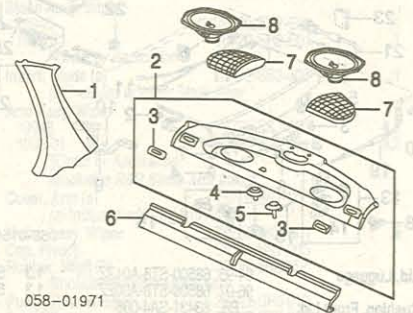

INTERIOR TRIM 4 DOOR

058-01971

1 Panel, Upper Trim	Beige	R 84131-ST8-000ZC	.3	24.08
	Gray	L 84181-ST8-000ZC	.3	31.17
		R 84131-ST8-000ZA	.3	35.22
		L 84181-ST8-000ZA	.3	35.22
2 Panel Assy, Package Tray Trim	Beige	84530-ST8-A01ZA	#1.2	168.48
	Charcoal	84530-ST8-A01ZA	#1.2	168.48
#Includes R&R High Mount Lamp, Speakers & R&I Rear Seat				
3 Cap, Seat Belt Hole	Beige	R/L 84502-ST8-000ZG		5.27
	Charcoal	R/L 84502-ST8-000ZB		5.37
4 Clip, Package Tray Trim	Type 1 (2/Side)	R/L 90669-SR4-003		1.89
5 Clip, Package Tray Trim	Type 2	R/L 90668-SJ4-003		.44
#Included w/Package Tray Trim Panel Assy				
6 Cover, Bulkhead		84512-ST8-A00ZB		31.13
7 Grille, Speaker