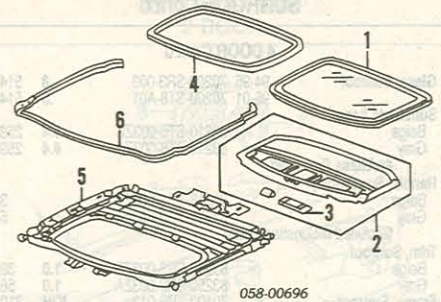

GLASS & PARTS

1 Glass Assy, Rear Door		
Acura 1994		
R	R 73411-ST8-000	1.0 172.07
L	L 73461-ST8-000	1.0 172.07
1995 USA		
RS, LS, SE Model To VIN SS006280		
R	R 73411-ST8-000	1.0 172.07
L	L 73461-ST8-000	1.0 172.07
From VIN SS006281		
R	R 73411-ST8-J10	1.0 190.48
L	L 73461-ST8-J10	1.0 190.48
GS-R Model To VIN SS001747		
R	R 73411-ST8-000	1.0 172.07
L	L 73461-ST8-000	1.0 172.07
From VIN SS001748		
R	R 73411-ST8-J10	1.0 190.48
L	L 73461-ST8-J10	1.0 190.48
Canada		
RS Model To VIN SS801571		
R/L	N.A.	1.0 0.00
From VIN SS801572		
R/L	N.A.	1.0 0.00
LS, SE Model To VIN SS802276		
R/L	N.A.	1.0 0.00
From VIN SS802277		
R/L	N.A.	1.0 0.00
1996-01		
R	R 73411-ST8-J11	1.0 172.07
L	L 73461-ST8-J11	1.0 172.07
R/L	FD04930-1B1Y	538.35
NAGS (Blue)		
R/L	75356-SB2-000	.13
2 Bolt, Glass (2/Side)		
R/L	94050-06080	3.98
3 Nut, Flange (2/Side)		
R/L	75357-SB2-000	1.87
4 Washer, Outer Bolt (2/Side)		
R/L	75319-SK7-003	1.57
5 Washer, Inner Bolt (2/Side)		
R/L	75318-SB2-000	3.62
6 Nut, Glass Stopper (2/Side)		
R/L	75318-SK7-003	1.57
7 Washer, Glass Stopper (2/Side)		
R/L	73421-ST8-003	11.12
8 Slider, Door Glass		
R/L	94002-06280-0S	.53
9 Nut, Slider		
R/L	94103-06800	.28
10 Washer, Slider (Included w/Rear Door Glass Assy)		
R/L	72245-ST8-000	6.75
11 Plate, Glass Stopper (2/Side)		
R/L	72746-SK8-013	23.16
12 Stabilizer, Glass (2/Side)		
R	R 72747-SL4-023	62.65
L	L 72787-SL4-023	62.65
13 Guide, Center		
R	R 72711-ST8-003	#1.3 75.10
L	L 72751-ST8-003	#1.3 75.10
14 Regulator, Power		
R	R 72715-ST8-003	#1.3 236.60
L	L 72755-SL4-305	#1.3 185.90
15 Motor, Regulator		
#R&R One Side Complete, w/Window Removed Deduct 1.0		

ROOF

Use Procedure Explanations 17 and 28 with the following text.

SHEET METAL/EXTERIOR TRIM

Refinish Roof Outside	2.3
R&I Roof Side Mldg.	R/L .3

1 Panel, Roof	
2 Door	
RS, LS, GS, SE, GS-R Model