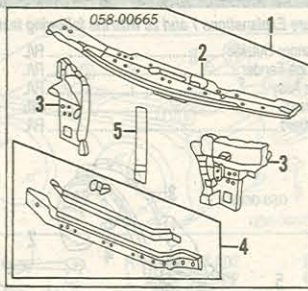

FRONT INNER STRUCTURE Cont'd

FRONT Cont'd

1 Support Assy, Radiator	94-95 60400-ST7-315ZZ	s #7.4	339.25
2 Door	96-97 60400-ST7-310ZZ	s #7.4	339.25
	98-01 60400-ST8-A01ZZ	s #7.4	339.25
4 Door	94-95 60400-ST8-A01ZZ	s #7.4	339.25
	96-01 60400-ST8-A01ZZ	s #7.4	339.25
#Includes R&R Coolant Tank, R&R Headlamp Assemblies, Horn, Hood Latch, Misc Clips, Fasteners & Seals, Windshield Washer Fluid Tank, Radiator, Shroud, Fan & Motor as an Assy, Vertical Support & Disconnect & Connect Hood Release Cable, Wiring &/or Harness			
2 Bar, Upper Tie	04602-ST7-300ZZ	s #1.5	92.08
#w/Necessary Bolted Parts & Assemblies Removed			
3 Panel, Side Support	R 04601-ST8-A00ZZ	s #3.0	98.00
	L 04611-ST8-A00ZZ	s #3.0	98.00
4 Bar, Lower Tie	94-95 04603-ST7-305ZZ	s #3.0	124.12
	96-01 04603-ST7-310ZZ	s #3.0	124.12
#w/Radiator, Shroud & Necessary Bolted Parts & Assemblies Removed			
5 Support, Vertical	60434-ST7-300ZZ	s .3	23.38
#Included w/Radiator Support Assy			

SIDE

Refinish Apron & Sidemember Assy	R/L	1.5
Refinish Apron Assy	R/L	1.0
Refinish Front Apron	R/L	.5
Refinish Sidemember Assy	R/L	1.0