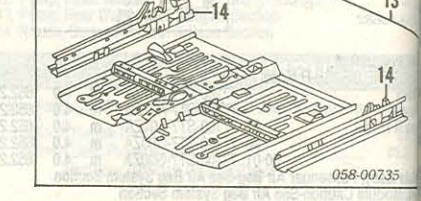

13 Floor Assy, Front			
Man Trans			
	94-95 65100-ST8-A00ZZ	s	#14.0
	96 65100-ST8-A01ZZ	s	#14.0
	97-99 65100-ST8-A20ZZ	s	#14.0
	00-01 65100-ST8-A21ZZ	s	#14.0
Auto Trans			
	94-95 65100-ST8-A10ZZ	s	#14.0
	96 65100-ST8-A11ZZ	s	#14.0
	97-99 65100-ST8-A30ZZ	s	#14.0
	00-01 65100-ST8-A31ZZ	s	#14.0
[†]w/Each Outer Panel Assy Removed Deduct 3.5, w/Lower Panel Removed Deduct 3.0			
14 Panel, Inner Rocker[†]			
	94-96 R 65140-ST8-A00ZZ	s	2.0
	L 65190-ST8-A00ZZ	s	2.0
	97-01 R 65140-ST8-A10ZZ	s	2.0