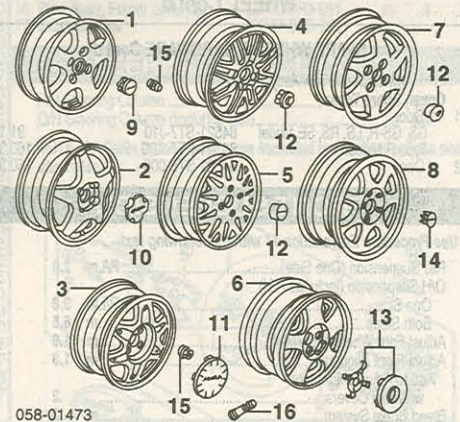

ALLOY WHEEL

Add to R&I Spare Wheel & Tire Assy	.2
------------------------------------	----

058-01473

Wheel, Alloy				
1 5 Spoke Thick 15x6"	94-95 42700-ST7-A02	.3	426.29	
2 5 Spoke Thin 14x5-1/2"	94-98 N.A.	.3	0.00	
3 6 Spoke 15x6"	96 42700-ST7-A21	.3	544.49	
4 8 Spoke 15x6"	97-01 42700-ST7-A31	.3	426.29	
5 Geometric 15x6"	42700-ST7-A51	.3	368.52	
6 5 Spoke Thick 14x5-1/2"	97-98 N.A.	.3	0.00	
7 6 Spoke Slanted 15x6"	98-01 42700-ST7-A41	.3	419.10	
8 7 Spoke 15x6"				
	Acura Brand	42700-ST7-R01	.3	419.87
	Enkei Brand	42700-ST7-A61	.3	399.20
Cap, Wheel Center				
9 5 Spoke Thick	44732-SK7-A32		44.10	
10 5 Spoke Thin	08W15-ST7-B0002		015.45	
11 6 Spoke	44732-ST7-A20		53.24	
12 8 Spoke, Geometric, 6 Spoke				
	Type 1	44732-ST7-A01	30.43	
	Type 2	44732-ST7-A60	34.83	
13 5 Spoke Thick	N.A.		0.00	
14 7 Spoke	44732-ST7-R00		36.64	
15 Nut, Lug	90381-SL5-901		4.88	
	Argent	90304-SA5-013	5.92	
	Chrome	42753-SB8-661	.83	
16 Stem, Valve				