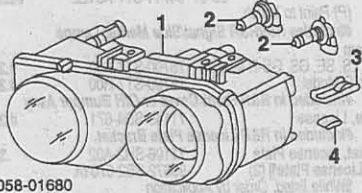

1 Lens & Body	R 33101-ST7-A03	#1.6	457.93
	L 33151-ST7-A03	#1.6	458.83
#Includes R&I Cover Assy, R&R Both Sides 2.1			
2 Bulb, Headlamp			
High Beam	R/L 33115-S84-A11	#2	7.99
Low Beam	R/L 33116-S84-A11	#2	7.99
#R&R One Side Complete, R&R Both Sides .3			
3 Stay, Bracket (2/Side)	R/L 33102-ST7-000		7.02
4 Nut, Special (2/Side)	R/L 33104-ST7-000		2.10

SIGNAL/SIDE MARKER LAMP 1994-97

R&I Signal/Side Marker Lamp Assy	R/L	#.3	
#Included in R&R Front Cover or O/H Bumper Assy