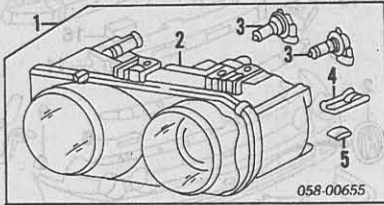

HEADLAMP 1994-97 Cont'd

1 Headlamp Assy	R 33100-ST7-A02	#1.4	513.03
	L 33150-ST7-A02	#1.4	513.03
#Includes R&I Cover Assy, R&R Both Lamps 1.7			
2 Lens & Body	R 33101-ST7-A01	#1.6	457.93
	L 33151-ST7-A01	#1.6	458.83
#Includes R&I Cover Assy, R&R Both Sides 2.1			
3 Bulb, Headlamp	R/L 33115-S84-A11	#2	7.99
High Beam	R/L 33116-S84-A11	#2	7.99
Low Beam			
#R&R One Side Complete, R&R Both Sides .3			
4 Stay, Bracket (2/Side)	R/L 33102-ST7-000		7.02
5 Nut, Special (2/Side)	R/L 33104-ST7-000		2.10
#Included w/Headlamp Assy			