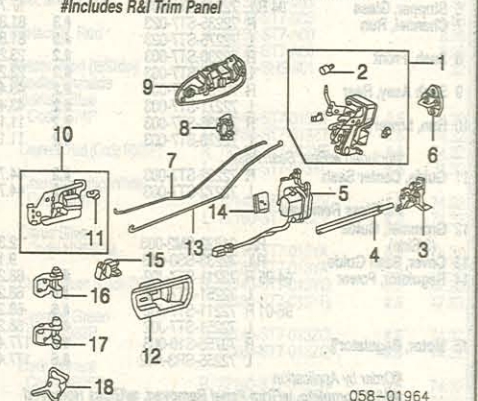

058-01964

1 Latch Assy, Door	R 72610-ST8-004	#.5	98.32
	L 72650-ST8-004	#.5	98.32
*w/Trim Panel Removed, Includes R&R Outside & Inside Handles			

2 Joint, Latch	R/L 75411-634-000	3.33
*Included w/Door Latch Assy		
3 Protector, Latch	R 72617-ST8-A02	5.72
	L 72657-ST8-A02	5.72
4 Tube, Protector	R/L 72139-ST8-A02	8.63

5 Actuator, Latch	R 72615-SR4-J02	#.2
	L 72655-SR4-J02	#.2
*w/Trim Panel Removed		

6 Striker, Latch	R/L 72135-SR3-003	.2
7 Rod, Inside Lock	R 72632-ST8-004	
	L 72672-ST8-004	
	R/L 72175-SH3-901	

8 Holder, Rod		
9 Handle, Outside		
Adriatic Blue Code B74P	R 72640-ST8-013ZR	#.5
	L 72680-ST8-013ZR	#.5

Cayenne Red (Code R505P)	R 72640-ST8-013ZY	#.5
	L 72680-ST8-013ZY	#.5
Citrus Silver Code NH597M	R 72640-ST8-013ZW	#.5
	L 72680-ST8-013ZW	#.5

Clover Green (Code G95P)	R 72640-ST8-013ZY	#.5
	L 72680-ST8-013ZY	#.5
Cypress Green Code G82P	R 72640-ST8-013ZS	#.5
	L 72680-ST8-013ZS	#.5

Dark Currant Code RP25P	R 72640-ST8-013ZT	#.5
	L 72680-ST8-013ZT	#.5
Desert Mist (Code YR506M)	R 72640-ST8-013ZN	#.5
	L 72680-ST8-013ZN	#.5

Frost White (Code NH538)	R 72640-ST8-013ZD	#.5
	L 72680-ST8-013ZD	#.5

Granada Black Code NH503P	R 72640-ST8-013ZM	#.5
	L 72680-ST8-013ZM	#.5
Isle Green (Code G71P)	R 72640-ST8-013ZC	#.5
	L 72680-ST8-013ZC	#.5

Matador Red (Code R93P)	R 72640-ST8-013ZU	#.5
	L 72680-ST8-013ZU	#.5
Milano Red (Code R81)	R 72640-ST8-013ZK	#.5
	L 72680-ST8-013ZK	#.5

Nighthawk Black Code B92P	R 72640-ST8-013YG	#.5
	L 72680-ST8-013YG	#.5
Rosewood Brown Code YR503M	R 72640-ST8-013ZL	#.5
	L 72680-ST8-013ZL	#.5

Ruby Red (Code R504P)	R 72640-ST8-013YJ	#.5
	L 72680-ST8-013YJ	#.5
Satin Silver Code NH623M	R 72640-ST8-013YH	#.5
	L 72680-ST8-013YH	#.5

Stealth Gray (Code RP24P)	R 72640-ST8-013ZH	#.5
	L 72680-ST8-013ZH	#.5
Taffeta White Code NH578	R 72640-ST8-013YD	#.5
	L 72680-ST8-013YD	#.5

Thunder Gray Code NH503M	R 72640-ST8-013ZG	#.5
	L 72680-ST8-013ZG	#.5
Titanium (Code YR525M)	R 72640-ST8-013YK	#.5
	L 72680-ST8-013YK	#.5

Torino Red (Code R72P)	R 72640-ST8-013ZJ	#.5
	L 72680-ST8-013ZJ	#.5
Vogue Silver Code NH583M	R 72640-ST8-013ZP	#.5
	L 72680-ST8-013ZP	#.5

Voltage Blue (Code B97M)	R 72640-ST8-013YF	#.5
	L 72680-ST8-013YF	#.5

10 Handle Assy, Inside			
Beige	R 72120-ST7-023ZC	#.2	
	L 72160-ST7-023ZC	#.2	
Black	R 72120-ST7-023ZA	#.2	
	L 72160-ST7-023ZA	#.2	
*w/Trim Panel Removed, Included in R&R Latch Assy			

11 Fastener (a) (2/Side)	R/L 72139-SR3-003	
(a) Included w/Inside Handle Assy		
12 Case, Inside Handle		
Beige	R 72626-ST8-023ZC	
	L 72666-ST8-023ZC	
Black	R 72626-ST8-023ZA	
	L 72666-ST8-023ZA	

13 Rod, Inside Handle	R 72631-ST8-004	
	L 72671-ST8-004	
14 Cushion, Rod	R/L 72138-SL4-000	
15 Switch, Pwr Lock	R/L 35765-SH3-013	.2
16 Hinge, Upper	R 67910-S01-A01ZZ	#.2
	L 67950-SM4-901ZZ	#.2
17 Hinge, Lower	R 67920-S01-A01ZZ	#.2
	L 67960-S01-A01ZZ	#.2

*w/Door Removed			
18 Check, Door	R/L 72840-SK8-003	#.2	
*w/Trim Panel Removed			

058-01965