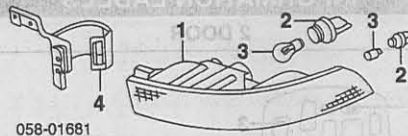

1 Lens & Body	R 33301-ST7-A11	#.3	67.37
	L 33351-ST7-A11	#.3	67.37
#Included in R&R Front Cover or O/H Bumper Assy			
2 Socket	R/L 33302-ST7-A01		10.98
Signal	R/L 34301-SL5-A02		8.26
Side Marker			
3 Bulb	R/L 34906-SB6-671	#.2	.99
Signal	R/L 34908-SB6-671	#.2	.99
Side Marker			
#Included in R&R Lamp Assy or Lens & Body			
4 Bracket, Lamp	R 33310-ST7-010		25.77
	L 33315-ST7-010		25.77

HOOD

Use Procedure Explanations 4 and 28 with the following text.

Refinish Hood Outside	2.5
Add for Underside	1.3
Refinish Hinge	R/L .2
R&I Hood Assy	.5