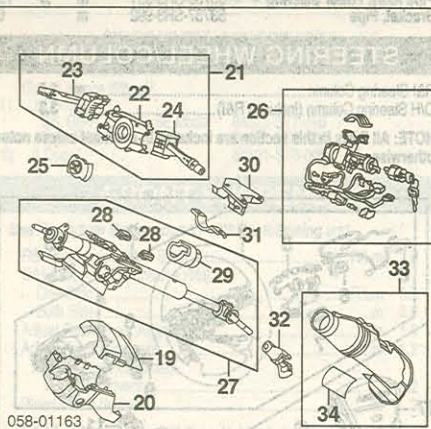

STEERING WHEEL/COLUMN Cont'd

058-01163

2 Door	1994-95	35250-SR3-A12	m	.7	72.70
	1996-01	35250-SR3-G32	m	.7	195.42
4 Door	1994-95	35250-SR3-A22	m	.7	195.42
	1996-01	35250-SR3-G42	m	.7	195.42
*Order by Application					
22 Housing, Switch		35251-SR3-A81	m	#.7	45.75
23 Switch, Light	94-95	35255-SR3-A02	m	#.7	113.83
	96-01	35255-SR3-G02	m	#.7	113.83
24 Switch, Wiper					
2 Door	1994-95	35256-SR3-A11	m	#.7	106.30
	1996-01	35256-SR3-G11	m	#.7	107.35
4 Door	1994-95	35256-SR3-A21	m	#.7	78.20
	1996-01	35256-SR3-G21	m	#.7	78.20
*Included w/Combination Switch Assy					
*R&R Complete					
25 Cam, Turn Signal		53271-SR3-000	m		7.18
26 Lock, Steering					
2 Door					
Man Trans	1994-95	35010-ST7-A01	m	1.1	338.27
	1996	06350-ST7-A01	m	1.1	262.14
	1997	06350-ST7-A20	m	1.1	251.49
	1998	06350-ST7-A50	m	1.1	238.17
	1999	06350-ST7-A30	m	1.1	233.66
	2000	06350-ST7-A35	m	1.1	324.58
	2001	35100-ST7-A43	m	1.1	241.08
Auto Trans	94-95	35010-ST7-A11	m	1.1	384.37
	96-97	06350-ST7-A11	m	1.1	297.81
	98-99	06350-ST7-A40	m	1.1	266.54
	00	06350-ST7-A44	m	1.1	358.92
	01	35100-ST7-A53	m	1.1	300.20
4 Door					
Man Trans	94-95	35010-ST8-A00	m	1.1	423.32
	96	06350-ST8-A00	m	1.1	388.95
	97	06350-ST8-A02	m	1.1	288.61
	98-99	06350-ST8-A30	m	1.1	290.22
	00	06350-ST8-A35	m	1.1	368.18
	01	35100-ST7-A43	m	1.1	241.08
Auto Trans	94-95	35010-ST8-A10	m	1.1	464.89
	96	06350-ST8-A10	m	1.1	427.23
	97	06350-ST8-A12	m	1.1	317.04
	98-99	06350-ST8-A40	m	1.1	318.59
	00	06350-ST8-A41	m	1.1	387.78
	01	35100-ST7-A53	m	1.1	300.20
*Order by Application					
27 Column Assy, Steering	94-97	53200-ST7-A00	m	1.8	367.52
	98-99	53200-ST7-A01	m	1.8	266.18
	00-01	53200-ST7-A02	m	1.8	266.18
28 Guide, Plate (2)		53201-SM5-003	m		2.42
29 Collar, Strg Retainer		53217-SR3-000	m		6.03
*Included w/Steering Column Assy					
30 Pivot, Strg Column		53363-SR3-A01	m		23.62
31 Holder, Strg Column		53216-SR3-000	m		4.17
32 Joint, Steering		53323-S04-003	m	.8	82.40
33 Cover Assy, Steering Joint		53320-SR3-A81	m		18.38
34 Label, SRS Caution		77873-SR0-A80	m		3.69
*Included w/Steering Joint Cover Assy					

ENGINE

Use Procedure Explanation 12 with the following text.

R&I Engine/Transaxle Assy	m	6.5
Add to R&I Engine/Transaxle Assy		
w/ A/C	m	.3

Illustration Located in Next Column

1 Pulley, Crankshaft					
GS, RS, LS, SE Model	13810-P75-013	m	#1.0	197.87	
GS-R Model	13810-P72-013	m	#1.0	197.87	
Type R Model	13810-P73-J01	m	#1.0	170.52	
*Includes R&R Splash Shield for Access					
2 Cover, Front Upper Timing