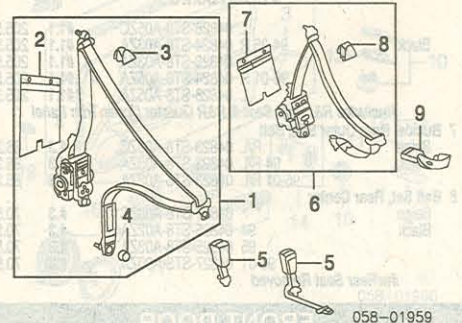

2 DOOR

1 Belt Assy, Front Pretensioner/Seat			
Beige	R 04814-ST7-A06ZC	#1.0	205.53
	L 04818-ST7-A05ZC	#1.0	205.53
Black	94 R 04814-ST7-305ZA	#1.0	205.53
	L 04818-ST7-A05ZA	#1.0	205.53
	95-01 R 04814-ST7-A06ZA	#1.0	205.53
	L 04818-ST7-A05ZA	#1.0	205.53
#Includes R&L Rear Seat & R&R Quarter Trim			
2 Protector	R 81490-ST7-000		8.47
	L 81890-ST7-000		8.47
3 Cover, Upper Anchor			
Beige	R/L 81493-SR3-004ZL		9.30
Gray	R/L 81493-SR3-004ZB		9.33
4 Cover, Lower Anchor			
Beige	R/L 77863-SA5-672YT		2.40
Black	R/L 77863-SA5-672ZW		2.45
¶Included w/Front Pretensioner/Seat Belt Assy			
5 Buckle, Front Seat Belt			
Beige	R 04813-ST7-A05ZC	.3	55.92
	L 04816-ST7-A10ZB	.3	72.68
Black	R 04813-ST7-A05ZA	.3	55.92
	L 04816-ST7-A05ZA	.3	72.68
6 Belt Assy, Rear Seat			
Beige	R 04824-ST7-A05ZC	#.4	205.53
	L 04828-ST7-A05ZC	#.4	205.53
Black	94 R 04824-ST7-A02ZA	#.4	205.53
	L 04828-ST7-A05ZA	#.4	205.53
	95-01 R 04824-ST7-A05ZA	#.4	205.53
	L 04828-ST7-A05ZA	#.4	205.53
#w/Rear Seat Removed			
7 Protector	R/L 82490-SR3-000		5.82
8 Cover, Anchor			
Beige	R/L 81493-SR3-004ZL		9.30
Gray	R/L 81493-SR3-004ZB		9.33
¶Included w/Rear Seat Belt Assy			
9 Buckle, Rear Seat Belt			
Beige	R/L 04823-ST7-A05ZC	#.2	86.23
Black	R/L 04823-ST7-A05ZA	#.2	86.23
#w/Rear Seat Removed