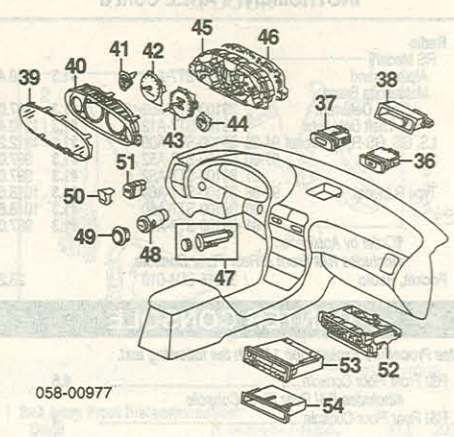

Driver Side	98-01	77640-ST7-A02ZB	.2	49.63
RS, LS, SE, GS, GS-R Model	94-97	77630-ST7-A01ZA	.2	68.43
Type R Model	98-01	77630-ST7-A02ZA	.2	49.63
		77630-ST7-G00ZA	.2	109.97
9 Garnish, Vent				
Black	R	77475-ST7-A00ZA		9.95
	L	77470-ST7-A00ZA		9.95
Taupe	R	77475-ST7-A00ZB		9.95
	L	77470-ST7-A00ZB		9.95
10 Lid, Side Instrument				
Black	R/L	77120-SR3-000ZB		10.28
Taupe	R/L	77120-SR3-000ZG		11.02
11 Visor, Meter		77200-ST7-A00ZA	1.0	72.20
12 Bracket, Side Panel				
Right		77145-ST7-A00	#.2	21.50
Left				
Man Trans		77140-ST7-A80	#.2	21.50
Auto Trans		77140-ST7-A70	#.2	21.50
#w/Instrument Panel Removed				
13 Frame, Center		77160-ST7-A00ZZ		71.53
14 Tray, Instrument Panel				
Canada				
Black	94	N.A.		0.00
Taupe	94	N.A.		0.00
15 Insulator, Lower				
1994		77108-ST7-000		13.50
1995-97-Not Serviced				
1998-01		77108-ST7-A00		8.90
16 Bracket, Lower		77180-ST0-000		13.32
17 Beam, Strg Hanger		61170-ST7-A00ZZ		201.17
18 Bracket, Beam		61193-ST7-A00ZZ		9.72
19 Protector, Knee				
Driver Side		77892-ST7-A00	.3	32.87
20 Panel, Lower				
Black		77311-ST7-A00ZA	.3	82.48
Taupe		77311-ST7-A00ZB	.3	82.48
21 Pocket, Coin				
Black		77755-ST7-A01ZA		21.28
Taupe		77755-ST7-A01ZB		21.28
22 Lid, Fuse				
1994-95		77222-SR2-000		16.78
1996-01				
Black		77222-SR2-000ZA		10.53
Taupe		77222-SR2-000ZB		10.53
23 Frame, Glove Box				
USA	94-95	77551-ST7-A91		20.75
Black	96-01	77551-ST7-A91		20.75
24 Box Assy, Glove				
USA				
Black	94	77500-ST7-A00ZA	.3	245.98
	95	77500-ST7-A01ZA	.3	245.98
	96-01	77500-ST7-A02ZA	.3	245.98
Taupe	94	77500-ST7-A00ZB	.3	245.98
	95	77500-ST7-A01ZB	.3	245.98
	96-01	77500-ST7-A02ZB	.3	245.98
Canada				
1994				
w/SRS		N.A.	.3	0.00
Black		N.A.	.3	0.00
Taupe		N.A.	.3	0.00
w/o SRS		N.A.	.3	0.00
Black		N.A.	.3	0.00
Taupe		N.A.	.3	0.00
1995		N.A.	.3	0.00
1996-01		N.A.	.3	0.00
Black		N.A.	.3	0.00
Taupe		N.A.	.3	0.00