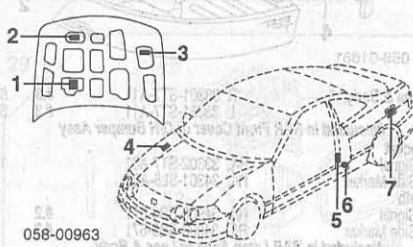

SPECIAL CAUTIONS

SUPPLEMENTAL RESTRAINT SYSTEM

Refer to Procedure Explanation 29 for Supplemental Restraint/Air Bag Special Cautions.

SUSPENSION

Manufacturer advises that some new fasteners must be used whenever old fasteners are loosened or removed.

PAINT CODE LOCATION

Paint code located on left lock pillar.

CLEAR COAT IDENTIFICATION

1994-96

All colors except Frost White (Code NH-538) are clear coat.

1997-98

All colors are clear coat.

1999-01

All colors except Taffeta White (Code NH-578) are clear coat.

INFORMATION LABELS

2 DOOR

058-00963

1 Label, Information		
GS, RS, LS, SE Model	17277-P75-A00	8.75
GS-R Model	17277-P72-A00	8.75
2 Label, SRS Info	94-97 77871-SM4-A70	4.37
	98 77871-SM4-C70	4.37
	99-01 77871-SM4-A70	4.37
3 Label, A/C Info		
RS Model	80009-SJ4-000	1.88
4 Label, A/C Caution		
RS, Type R Model	80050-ST7-H00	1.58
5 Plate, Specification	42762-ST7-A01	1.80
<i>[Order by Application]</i>		
6 Plate, Air Bag Caution	94 77876-SG0-A80	2.03
7 Label, Fuel Filler Caution		
GS, RS, LS, SE Model	17669-SA0-670	2.49
GS-R, Type R Model	17669-SL0-A00	2.34
Label, ABS Info-See ABS/Brakes Section		
Label, Modulator-See ABS/Brakes Section		
Label, Module Warning-See Air Bag System Section		
Label, Module Danger-See Air Bag System Section		
Label, Module Caution-See Air Bag System Section		
Label, SRS-See Steering Wheel/Column Section		
Label, SRS Caution-See Steering Wheel/Column Section		
Label, SRS Console-See Instrument Panel Section