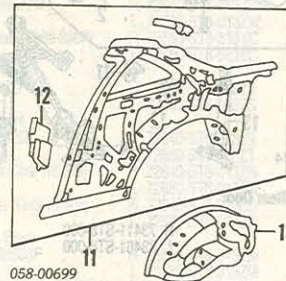

11 Panel Assy, Inner Quarter			
RS, LS, SE, GS, GS-R Model			
1994-96	R 64300-ST7-320ZZ		8.0
	L 64700-ST7-320ZZ		8.0
1997-01	R 64300-ST7-320ZZ		8.0
	L 64700-ST7-A01ZZ		8.0
Type R Model	97 R 64300-ST7-R00ZZ		8.0
	L 64700-ST7-R01ZZ		8.0
	98 R 64300-ST7-Z02ZZ		8.0
	L 64700-ST7-R01ZZ		8.0
00-01	R 64300-ST7-Z02ZZ		8.0
	L 64700-ST7-R01ZZ		8.0

12 Ext. Wheel Opening			
RS, LS, SE, GS, GS-R Model			
Right	64321-ST7-300ZZ		
Left	64721-ST7-300ZZ		
Type R Model	R 64321-ST7-Z00ZZ		
	L 64721-ST7-Z00ZZ		
#/Included w/Inner Quarter Panel Assy			

13 Panel, Wheelhouse			
RS, LS, SE, GS, GS-R Model			
1994-97	R 64330-ST7-310ZZ	s	3.5
	L 64730-ST7-300ZZ	s	3.5
1998-01	R 64330-ST7-310ZZ	s	3.5
	L 64730-ST7-300ZZ	s	3.5
Type R Model	97 R 64330-ST7-Z00ZZ	s	3.5
	L 64730-ST7-R01ZZ	s	3.5
	98 R 64330-ST7-Z01ZZ	s	3.5
	L 64730-ST7-R01ZZ	s	3.5
00-01	R 64330-ST7-Z01ZZ	s	3.5
	L 64730-ST7-R01ZZ	s	3.5

SHEET METAL 4 DOOR

Refinish Quarter Outside	R/L	2.1
Add for Pillar	R/L	.5
Add for Edge	R/L	.5
Refinish Fuel Door		#.4
#Included in Refinish Quarter Panel		
R&R Both Quarters		29.2
R&R Roof & Both Quarter Panels		
w/Sunroof		44.0
w/o Sunroof		42.0
R&R Rear Body Panel & Both Quarter Panels		31.2
R&R Roof, Both Quarters & Rear Body Panel		
w/Sunroof		46.0
w/o Sunroof		44.0
Add to R&R Quarter Panel		
To R&I Back Glass		.4