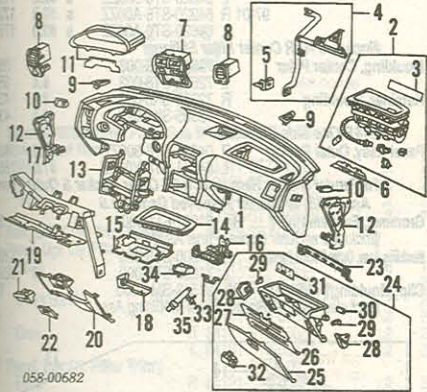

INSTRUMENT PANEL

Use Procedure Explanation 14 with the following text.

R&I Instrument Panel Assy ..... m 2.1

NOTE: All Parts in this section are included in R&R Instrument Panel unless noted otherwise.