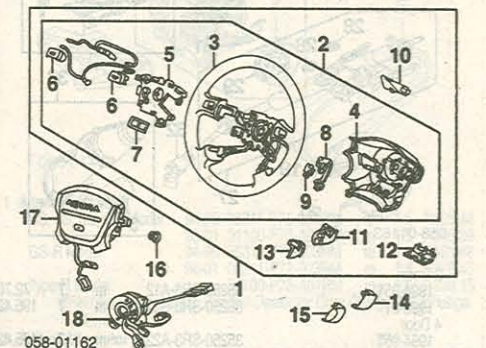

STEERING WHEEL/COLUMN

R&I Steering Column	m	1.5
O/H Steering Column (Includes R&I)	m	3.3

NOTE: All Parts in this section are included in overhaul unless noted otherwise.