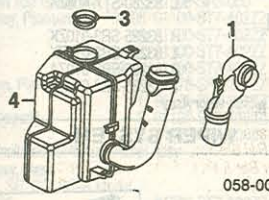

**RESONATOR
RS, LS, SE, GS, GS-R MODEL
1996-01**

058-00976

1 Tube, Air Intake 17252-P72-000 .2 38.35
2 Tube, Air Intake Joint 17247-P72-000 9.27
3 Seal, Air Intake Tube 17253-P72-000 7.82
4 Chamber, Resonator 17230-P72-J00 #.3 162.85
#w/Right Fender Liner Removed