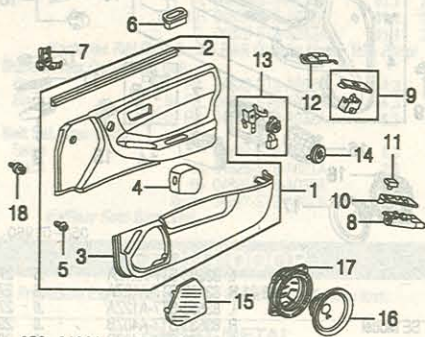

FRONT DOOR Cont'd

INTERIOR TRIM
4 DOOR Cont'd

058-01961

1 Panel Assy, Trim[¶] RS Model	94-95 R 04835-ST8-A00ZA L 04838-ST8-A00ZA	.6	d321.25
	96-97 R 83533-ST8-A00ZB L 83583-ST8-A00ZB	.6	377.60
LS Model	94-95 R 04835-ST8-920ZA L 04838-ST8-920ZA	.6	452.77
	96 R 83533-ST8-A10ZA L 83583-ST8-A10ZA	.6	377.60
	97 R 83533-ST8-Y10ZA L 83583-ST8-Y00ZA	.6	308.85
	98-01 R 83533-ST8-A22ZD L 83583-ST8-A22ZD	.6	308.85
GS-R Model	94-95 R 04835-ST8-A20ZC L 04838-ST8-A20ZC	.6	479.33
	96 R 83533-ST8-A20ZB L 83583-ST8-A20ZB	.6	377.60
	97 R 83533-ST8-A21ZB L 83583-ST8-A21ZB	.6	322.37
	98-01 R 83533-ST8-A22ZD L 83583-ST8-A22ZD	.6	308.85
SE Model	95 R 04835-ST8-A40ZA L 04838-ST8-A40ZA	.6	411.53
	96 R 83533-ST8-A40ZA L 83583-ST8-A40ZA	.6	342.30
GS Model	R 83533-ST8-A51ZA L 83583-ST8-A51ZA	.6	292.27
<i>¶Black listed, Order by Application</i>			
2 Weatherstrip, Inner (a)	R 72335-ST8-003 L 72375-ST8-003	#.2	38.03
<i>#w/Trim Panel Removed</i>			
3 Pocket, Door (a)	R 83504-ST8-000ZA L 83554-ST8-000ZA		64.18
	R 83504-ST8-000ZB L 83554-ST8-000ZB		64.18
4 Protector, Door (a)	94-96 R 83509-ST8-A00 L 83559-ST8-A00		18.87
5 Clip, Trim Panel (a) (3/Side)	R/L 91580-SP0-003		1.21
<i>(a) Included w/Trim Panel Assy</i>			
6 Handle, Pull[¶]	R/L 83501-SR4-000ZA	.2	12.77
<i>¶Black listed, Order by Application</i>			
7 Bracket, Pull Handle	R/L 83508-SR3-000		5.58
8 Switch, Pwr Window Driver Side	35750-ST8-A01	.2	252.28
9 Switch, Pwr Window Passenger Side[¶]	35760-ST8-003ZA	.2	79.68
10 Panel, Switch Cover[¶] Driver Side	35751-ST8-A01ZA		18.33
<i>¶Black listed, Order by Application</i>			
11 Switch, Remote Mirror Brkt, Switch Passenger Side	L 35190-ST7-A11 35761-ST7-000	.2	77.40
12 Speaker, Upper Grille, Upper Speaker[¶]	R/L 39141-ST7-A01 R/L 83505-ST7-A00ZA	.2	90.97
13 Grille, Lower Speaker[¶] RS Model	R 83503-ST8-901ZA L 83553-ST8-901ZA	#.2	25.27
	LS, SE, GS, GS-R Model	#.2	42.25
	R 83553-ST8-000ZA	#.2	50.13
<i>¶Black listed, Order by Application</i>			
16 Speaker, Lower RS Model	94-95 R/L 39120-SS0-A11 96-97 R/L 39120-SV4-A51	#.2	13.20
	94-96 R/L 39120-SM3-961 97-01 R/L 39120-SV4-A01	#.2	142.42
GS, LS, SE Model[¶]	94-96 R/L 39120-SM4-931 97-01 R/L 39120-SV4-A11	#.2	85.05
GS-R Model[¶]		#.2	13.97
<i>¶Order by Application</i>			
<i>¶R&R One Side Complete, Not Included in R&R Trim Panel</i>			
17 Bracket, Speaker	R/L 39112-SH3-A01		3.63
18 Clip, Trim Panel[¶]	R/L 91550-SH3-003ZT		22
<i>¶Black listed, Order by Application</i>			

058-01967

19 Shield, Moisture	R 72321-ST8-A01 L 72361-ST8-J01	#	16.92
<i>#w/Trim Panel Removed, Not Included in R&R Trim Panel</i>			

HARDWARE
2 DOOR

Refinish Outside Handle	R/L	.3
Refinish Upper Hinge	R/L	.2
Refinish Lower Hinge	R/L	.2
R&L Outside Handle	R/L	#1.0
<i>#Includes R&L Trim Panel & Lock Cylinder</i>