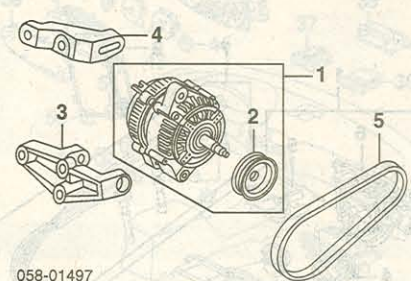

ELECTRICAL

ALTERNATOR

058-01497

1 Alternator Assy#1					
RS, LS, SE, GS Model	94-95 06311-P75-003RM	m	1.5	R328.48	
	96-01 31100-P75-A01RM	m	1.5	R346.36	
GS-R Model	94-95 06311-P72-003RM	m	1.5	R328.48	
	96-01 06311-P72-003RM	m	1.5	R328.48	
Type R Model	31100-P73-A01RM	m	1.5	R288.15	
#Remanufactured Part. Contact Dealer for Core Charge & Exchange Information					
2 Pulley, Alternator (a)					
RS, LS, SE, GS, GS-R Model	31141-PV1-A01	m		35.32	
Type R Model	31141-P2E-A01	m		35.32	
(a) Included w/Alternator Assy					
3 Bracket, Alternator	94-95 31112-PR3-000			42.73	
	96-01 31112-PR3-000			42.73	
4 Stay, Alternator					
GS, RS, LS, SE Model	31113-P54-000			25.65	
GS-R, Type R Model	94-95 31113-P2T-000			39.83	
	96-01 31113-P2T-000			39.83	
5 Belt, Drive					
GS, RS, LS, SE Model	31110-P75-014	.5		9.02	
GS-R Model	31110-P72-004	.5		14.62	
Type R Model	31110-P73-A01	.5		25.80