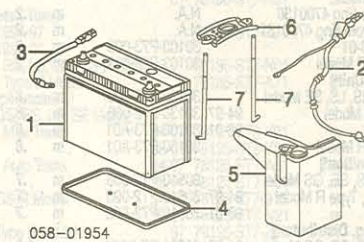

BATTERY

058-01954

1 Battery	31500-SR1-100M	.4		70.40
2 Cable, Positive Battery				
RS Model	94-95 32410-ST7-A01	.3		55.42
	96-01 32410-ST7-A02	.3		51.87
GS, LS, GS-R, SE, Type R Model				
	1994-95 32410-ST7-A21	.3		73.88
	1996-01 32410-ST7-A22	.3		69.15
3 Cable, Negative Battery				
1994-95	32600-SR3-A01	.7		18.83
1996-01	32600-S04-A02	.7		28.17
4 Tray, Battery	31521-SR3-000			13.83
5 Cover, Battery	31531-SR3-A00			20.85
6 Bracket, Hold-Down	31512-SR3-000			13.53
7 Bolt, Battery (2)	31513-SR3-000			3.90

HORN

1 Horn	94-97 38100-SR3-901	#.2		50.40
	98-01 38100-S1F-003	#.2		34.75
#w/Bumper Assy Removed				

IGNITION

Illustration Located in Next Column

1 Distributor Assy				
RS, LS, SE, GS Model	94-95 30100-P75-A02	m	.8	d641.50
	96-01 30100-P75-A03	m	.8	590.17
GS-R Model				
	1994-95 30100-P72-006	m	.8	d631.48
	1996	m	.8	590.17
	1997			

asdn1_g01