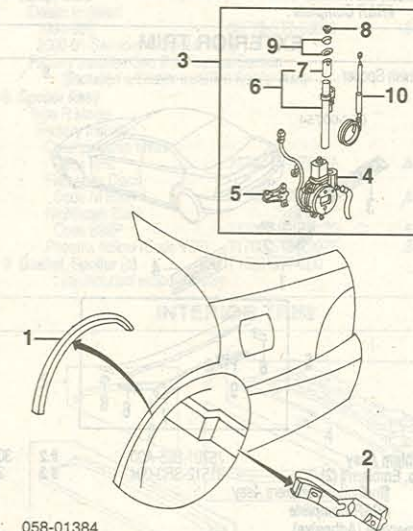

EXTERIOR TRIM 4 DOOR

R&I Mudguard	R/L	.2
R&R Mudguard	R/L	.2

058-01384

1 Protector, Wheel Opng	R/L 74430-ST8-A00	.3	18.25
2 Protector, Wheelhouse	R 74553-SR3-A00	.2	8.80
	L 74558-SR3-A00	.2	8.80
3 Antenna Assy, Radio	94-97 L 39150-ST8-A02	.8	282.32
4 Motor, Antenna	94-97 L 39155-ST8-A02	#.5	251.63
5 Bracket, Motor	94-97 L 39151-SM4-003	#.5	7.75
#R&R Complete			
6 Tube Assy, Antenna	94-97 L 39179-ST8-A12		34.98
7 Collar, Antenna (a)	94-97 L 39168-ST8-A01		10.87
(a) Included w/Antenna Tube Assy			
8 Nut, Antenna	94-97 L 39154-SM4-A01		6.22
9 Insulator, Antenna	94-97 L 39156-ST8-003		5.60
10 Mast, Antenna	94-97 L 39152-SM4-A03	.3	53.20
*Included w/Radio Antenna Assy			
Mudguard Set-See Front Fender Section