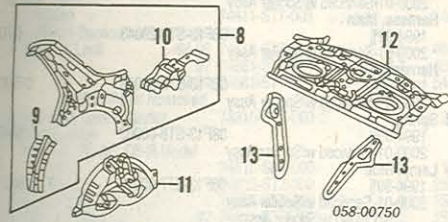

2 Rail, Lower Drip	R 63300-ST8-300ZZ	2.0	43.22
	L 63730-ST8-300ZZ	2.0	44.53
3 Adapter, Fuel Door	94-95 L 63915-ST8-300ZZ		37.42
	96-01 L 63915-ST8-310ZZ		44.63
*Included w/Outer Quarter Panel Assy			
4 Holder, Fuel Door	L 74423-SP0-000		4.50
5 Spring, Fuel Door	L 70494-SE0-000		3.67
6 Door, Fuel	L 63910-ST8-000ZZ	.3	42.25
7 Outlet, Air	L 75450-SM4-000	#.2	28.50
#w/Rear Bumper Removed			

8 Panel Assy, Inner Quarter	1994-96 RS Model	R 64300-ST8-300ZZ	#6.5	367.12
	LS, GS-R, SE Model	R 64300-ST8-J00ZZ	#6.5	374.45
		L 64700-ST8-300ZZ	#6.5	367.12
		L 64700-ST8-300ZZ	#6.5	374.45
	1997-01	R 64300-ST8-A11ZZ	#6.5	367.12
		L 64700-ST8-A00ZZ	s #6.5	374.45
#w/Wheelhouse Panel Removed				
9 Ext, Wheel Opening	R 64320-ST8-300ZZ	1.5	58.10	
	L 64720-ST8-300ZZ	1.5	58.10	
10 Support, Pkg Tray	R 64310-ST8-300ZZ	1.5	60.45	
	L 64710-ST8-300ZZ	1.5	61.67	
*Included w/Inner Quarter Panel Assy				
11 Panel, Wheelhouse	R 64330-ST8-A00ZZ	s 3.5	218.57	
	L 64730-ST8-A00ZZ	s 3.5	222.93	
12 Panel, Package Tray	R 66500-ST8-A00ZZ		320.55	
13 Gusset, Bulkhead	R 66521-ST8-000ZZ		18.53	
	L 66571-ST8-010ZZ		18.53