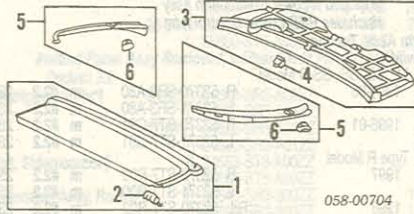

INTERIOR TRIM

058-00704

1	Shelf Assy, Center		
	Black	84400-ST7-000ZA	286.03
	Taupe	84400-ST7-000ZB	286.03
2	Bar, Support (a)	R/L 84402-SF4-000	6.10
	(a) Included w/Center Shelf Assy		
3	Trim Assy, Center Liftgate		
	RS, LS, SE, GS, GS-R Model		
	1994-97	84431-ST7-A01ZA	.4 87.10
	1998-01	84431-ST7-A01ZA	.4 87.10
	Type R Model	84431-ST7-A01ZA	.4 87.10
4	Cap, Center Trim	84432-ST7-000ZA	7.33
	#Included w/Center Liftgate Trim Assy		
5	Trim Assy, Side Liftgate	R 84435-ST7-000ZA	.2 31.17
	L	84445-ST7-000ZA	.2 31.17
6	Stopper, Center Shelf	R/L 84432-SH3-000	4.70
	#Included w/Side Liftgate Trim Assy