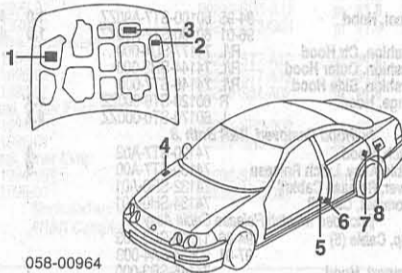

4 DOOR

058-00964

1 Label, SRS Info		
USA	94-97 77871-SM4-A70	4.37
	98 77871-SM4-C70	4.37
	99-01 77871-SM4-A70	4.37
Canada		
w/Pass Air Bag	N.A.	0.00
w/o Pass Air Bag	N.A.	0.00
2 Label, A/C Info		
RS Model	80009-SJ4-000	1.88
3 Label, Coolant Info		
Canada	N.A.	0.00
4 Label, A/C Caution	80050-ST7-H00	1.58
5 Plate, Air Bag Caution	94 77876-SG0-A80	2.03
6 Plate, Specification	42762-ST7-A30	2.92
<i>[Order by Application]</i>		
7 Plate, Rear Door Lock Caution	76501-SA1-600	1.98
8 Label, Fuel Filler Caution		
USA		
GS, RS, LS, SE Model	17669-SA0-670	2.49
GS-R Model	17669-SL0-A00	2.34
Canada		
GS, RS, LS, SE Model	N.A.	0.00
GS-R Model	N.A.	0.00
Label, ABS Info-See ABS/Brakes Section		
Label, Modulator-See ABS/Brakes Section		
Label, Module Warning-See Air Bag System Section		
Label, Module Danger-See Air Bag System Section		
Label, Module Caution-See Air Bag System Section		
Label, SRS-See Steering Wheel/Column Section		
Label, SRS Caution-See Steering Wheel/Column Section		
Label, SRS Console-See Instrument Panel Section		

FRONT BUMPER

Use Procedure Explanations 1 and 28 with the following text.

Refinish Front Cover.....	2.8
Refinish Air Spoiler.....	1.0
Refinish Air Dam.....	1.0
R&I Cover Assy.....	1.1
O/H Bumper Assy (Includes R&I).....	#2.5
<i>#Includes R&I/R&R Signal/Side Marker Lamps</i>	

NOTE: All Parts in this section are included in overhaul unless noted otherwise.