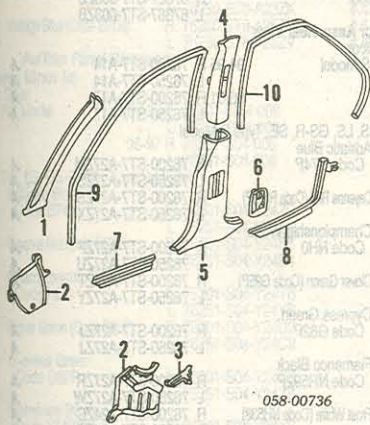

**INTERIOR TRIM
4 DOOR**

1 Garnish, Windshield Pillar-See Windshield Section			
2 Panel, Cowl Trim			
Black	R 83111-ST7-A00ZA	.2	21.20
	L 83161-ST7-A00ZA	.2	21.20
Taupe	R 83111-ST7-A00ZB	.2	21.20
	L 83161-ST7-A00ZB	.2	21.20
3 Brlt, Left Cowl Trim Panel	R 83113-ST7-000		5.38
4 Panel, Uptr Ctr Pillar Trim			
Beige	98-01 R 84111-ST8-000ZC	.2	17.28
	L 84161-ST8-000ZC	.2	22.00
Coast Sand	94-97 R 84111-ST8-000ZB	.2	22.00
	L 84161-ST8-000ZB	.2	22.00
Gray	R 84111-ST8-000ZA	.2	22.00
	L 84161-ST8-000ZA	.2	22.00
5 Panel, Lwr Ctr Pillar Trim			
Black	R 84121-ST8-000ZA	.2	32.00
	L 84171-ST8-000ZA	.2	32.00
Taupe	R 84121-ST8-000ZB	.2	32.00
	L 84171-ST8-000ZB	.2	32.00
6 Cover, Seat Belt Hole			
Black	R 84122-ST8-000ZA		8.42
	L 84172-ST8-000ZA		8.42
Taupe	R 84122-ST8-000ZB		8.42
	L 84172-ST8-000ZB		8.42
7 Plate, Front Scuff			
Black	R/L 84201-ST8-000ZA	.2	25.18
Taupe	R/L 84201-ST8-000ZB	.2	25.18
8 Plate, Rear Scuff			
Black	94-96 R 84141-ST8-010ZA	.2	38.85
	L 84191-ST8-010ZA	.2	38.85
	97-01 R 84141-ST8-A00ZA	.2	30.32
	L 84191-ST8-A00ZA	.2	38.85
Taupe	94-96 R 84141-ST8-010ZB	.2	38.85
	L 84191-ST8-010ZB	.2	38.85
	97-01 R 84141-ST8-A00ZB	.2	30.32
	L 84191-ST8-A00ZB	.2	38.85
9 Trim, Front Door Opening-See Front Door Section			
10 Trim, Rear Door Opening-See Rear Door Section