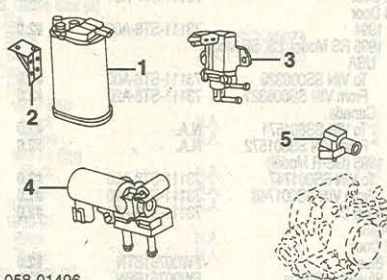

EMISSION SYSTEM

058-01496

1 Canister, Vapor	94-95 17300-SR3-A31	m	.5	197.38
	96-97 17300-S04-G31	m	.5	121.24
	98-99 17011-ST7-L02	m	.5	164.40
	00-01 17011-ST7-A00	m	.5	151.55
2 Bracket, Canister	94-97 17358-ST7-A00			8.60
	98-99 17358-ST7-L00			12.88
	00-01 17358-ST7-L01			22.95
3 Valve, Solenoid	94-95 36162-P73-Q01	m	.5	138.95
	96-99 36162-P75-A01	m	.5	138.85
	00-01 36162-P75-A11	m	.5	119.34
4 Valve, Elect Air Control	94-97 36450-P28-A01	m	1.6	169.03
RS, LS, SE, GS Model	98-01 36450-P1G-E01	m	1.6	174.10
	94-95 36450-P72-005	m	1.6	209.92
GS-R Model	96-01 36450-P6T-S01	m	1.6	202.90
Type R Model	36450-P6T-S01	m	1.6	202.90
5 Sensor, MAP	94-95 37830-P05-A01	m	1.3	283.48
	96-01 37830-P0G-S00	m	1.3	283.48