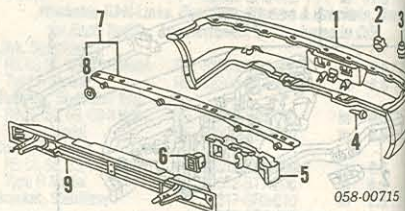

1 Cover, Rear (P)			
2 Door	94-97 04715-ST7-A90ZZ	#1.3	
	98-01 04715-ST7-A91ZZ	#1.3	
4 Door	94-97 04715-ST8-A90ZZ	#1.3	
	98-01 04715-ST8-A91ZZ	#1.3	

(P) Paint to Match
#Includes R&R License Lamp

2 Grommet, Side Bumper	R/L 71144-SR3-A00	
3 Clip, Bumper		
2 Door (13)	94-96 91503-SP0-003	
	97-01 91503-SZ3-003	
	R/L 90108-SS0-003	
4 Door		
#Order by Application		

4 Cushion, Side Bumper	R/L 74177-ST7-000	

5 Absorber, Impact		
2 Door	94-97 R 71570-ST7-A00	IOH
	L 71575-ST7-A00	IOH
	98-01 R 71570-ST7-A01	IOH
	L 71575-ST7-A01	IOH
4 Door	94-97 R 71570-ST8-A00	IOH
	L 71575-ST8-A00	IOH
	98-01 R 71570-ST8-A01	IOH
	L 71575-ST8-A01	IOH
	R/L 71572-ST7-A00	IOH

6 Gusset, Absorber	R/L 71572-ST7-A00	

7 Reinforcement Assy, Upper	71540-ST7-000	

8 Seal, Upper Reinft (2/Side)	R/L 71544-SR2-000	
2 Door	#Included w/Upper Reinforcement Assy	

9 Bar, Reinforcement	71530-ST7-A00ZZ	IOH

A/C HEAT
A/C REFR
ABS/BRAK
AIR BAG S
AIR CLEAR
CENTER C
CLEAR CO
COOLING
COWL & D
CRUISE C
ELECTRIC
EMISSION
ENGINE
ENGINE/T
EXHAUST
FLOOR...
FRONT BU
FRONT DO
FRONT DR
FRONT FE
FRONT IN
FRONT LA
FRONT SH
FRONT ST
FRONT SU
FUEL TAN
GRILLE...
HOOD.....
INFORMA
INSTRUM
LIFTGATE
PAINT CO
QUARTER
QUARTER
REAR BO
REAR BU
REAR DO
REAR DR
REAR LA
REAR SE
REAR SU
ROCKER
ROOF.....
SEAT BEL
SPECIAL
STEERING
STEERING
SUNROO
UNDERH
WHEEL...
WINDSHI

SU
Refer
Special

Manuf
old fast

Paint

C
All col

1 Label,
2 Label,