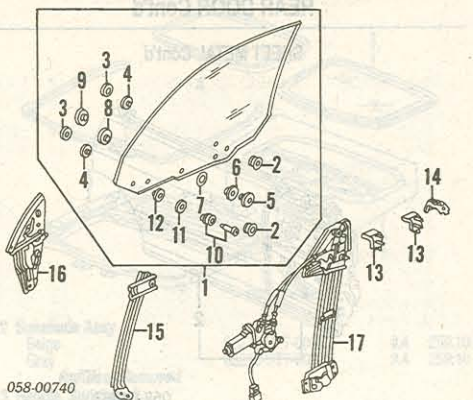

1	Glass Assy, Front Door	Acura 1994 R 73311-ST8-000	1.2 157.00
		L 73361-ST8-000	1.2 157.00
		1995 USA RS LS SE Model To VIN SS006280 R 73311-ST8-000	1.2 157.00
		L 73361-ST8-000	1.2 157.00
		From VIN SS006281 R 73311-ST8-J11	1.2 216.57
		L 73361-ST8-J10	1.2 255.68
		GS-R Model To VIN SS001747 R 73311-ST8-000	1.2 157.00
		L 73361-ST8-000	1.2 157.00
		From VIN SS001748 R 73311-ST8-J11	1.2 216.57
		L 73361-ST8-J10	1.2 255.68
		Canada RS Model To VIN SS801571 R/L N.A.	1.2 0.00
		From VIN SS801572 R/L N.A.	1.2 0.00
		LS, SE Model To VIN SS802276 R/L N.A.	1.2 0.00
		From VIN SS802277 R/L N.A.	1.2 0.00
		1996 R 73311-ST8-J11	1.2 216.57
		L 73361-ST8-J11	1.2 216.57
		R 73311-ST8-J12	1.2 215.15
		L 73361-ST8-J12	1.2 215.15
		1997-01 NAGS (Blue) w/Attachment w/o Attachment R/L FD04928-9BTY	1.2 711.00
		R/L FD04928-9BTN	1.2 476.25
2	Stopper, Upper Glass (2/Side)	R/L 72246-SG0-003	5.28
3	Nut, Glass Stopper (3/Side)	R/L 75318-SB2-000	3.62
4	Washer, Stopper (3/Side)	R/L 75318-SK7-003	1.57
5	Bolt, Glass Tie (3/Side)	R/L 73594-SK8-000	10.48
6	Washer, Outer Bolt (3/Side)	R/L 73572-SK8-003	1.48
7	Washer, Inner Bolt (3/Side)	R/L 73804-SK8-000	1.68
8	Washer, Glass Plate (3/Side)	R/L 73573-SK8-000	1.88
9	Nut, Glass Plate (3/Side)	R/L 73574-SK8-000	3.53
10	Roller, Glass Guide	R/L 73310-ST8-003	9.10
11	Washer, Outer Roller	R/L 75317-SB2-000	1.87
12	Washer, Inner Roller	R/L 75319-SK7-003	1.57
	<i>Included w/Front Door Glass Assy</i>		
13	Plate, Glass Stopper (2/Side)	R/L 72245-ST8-000	6.75
14	Stabilizer, Glass	94-96 R/L 72246-SK7-013	12.88
		97-01 R 72246-ST8-000	16.52
		L 72286-ST8-000	16.52
15	Guide, Glass	R 72247-ST8-003	64.02
		L 72297-ST8-003	64.02
16	Cover, Door Sash	R 72240-ST8-003	103.38
		L 72280-ST8-003	103.38
17	Regulator, Power	R 72210-ST8-A02	#.6 418.29
		L 72250-ST8-A02	#.6 418.29
	<i>#w/Trim Panel Removed, w/Glass Removed Deduct .2</i>		

REAR DOOR

Use Procedure Explanations 16 and 28 with the following text.

SHEET METAL

Refinish Door Outside	R/L	2.0
Add for Jamb & Interior	R/L	1.0
Add for Jamb	R/L	.5
R&I Door Assy	R/L	1.2

Illustration Located in Next Column

1	Shell Assy, Door	94-95 R 67510-ST8-A90ZZ	5.0 638.11
		L 67550-ST8-A90ZZ	5.0 638.11
		96 R 67510-ST8-A90ZZ	5.0 638.11
		L 67550-ST8-A90ZZ	5.0 638.11
		97-01 R 67510-ST8-A91ZZ	5.0 638.11
		L 67550-ST8-A91ZZ	5.0 638.11