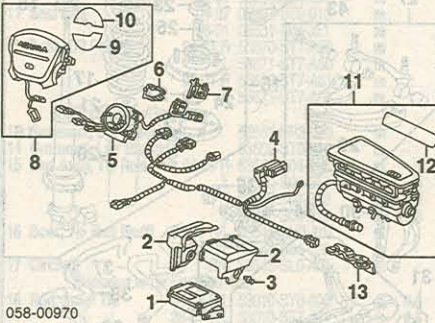

058-00970

1 Control Unit, SRS	96-97 77960-ST7-N91	m	.7	624.28
	98-01 77960-ST7-N92	m	.7	624.28
2 Cover, SRS Control Unit	R 77963-SR3-L80	m		13.90
	L 77964-SR3-L80	m		13.90
3 Clip, Retainer	R/L 91550-SH3-003ZT			.22
4 Harness, Wiring	96-97 77961-ST7-A90	m		445.22
	98-01 77961-ST7-A91	m		308.35
5 Reel, Cable				
RS, Type R Model	77900-ST7-A11	m	.7	132.71
GS, LS, GS-R, SE Model	77900-ST7-A01	m	.7	307.73
6 Clip, Connector	77982-S04-N81			1.43
7 Clip, Connector	77907-S04-003			.72
8 Module Assy, Driver Air Bag				
Black	96-97 06770-ST7-A81ZC	m	.3	950.00
	98-01 06770-ST7-A70ZA	m	.3	950.00
Taupe	96-97 06770-ST7-A81ZB	m	.3	950.00
	98-01 06770-ST7-A70ZB	m	.3	950.00
9 Label, Module Warning	77804-SP0-A80			3.69
10 Label, Module Danger	77894-SP0-A80			3.69
*Included w/Driver Air Bag Module Assy				
11 Module Assy, Passenger Air Bag				
Black	96-97 06780-ST7-A90ZA	m	.7	1200.00
	98-01 06780-ST7-A70ZA	m	.7	1200.00
Taupe	96-97 06780-ST7-A90ZB	m	.7	1200.00
	98-01 06780-ST7-A70ZB	m	.7	1200.00
12 Label, Module Caution	77887-SS0-A80			4.48
*Included w/Passenger Air Bag Module Assy				
13 Bracket, Air Bag Module-See Instrument Panel Section				

WHEEL

Use Procedure Explanation 10 with the following text.