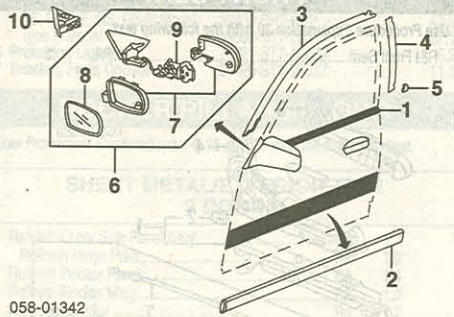

058-01342			
1 Moulding Assy, Belt			
2 Door	R 72410-ST7-003	#3	70.51
	L 72450-ST7-003	#3	70.51
#w/Mirror Removed			
4 Door	94-97 R 72410-ST8-003	#3	91.40
	L 72450-ST8-003	#3	91.40
	98-01 R 72410-ST8-J01	#3	59.45
	L 72450-ST8-J01	#3	59.45
#w/Mirror & Trim Panel Removed			
Cap, Belt Moulding			
2 Door			
Rear End	R 72412-SS0-003	6.53	
	L 72417-SS0-003	6.53	
4 Door			
Front End	R 91531-ST8-003	3.12	
	L 91541-ST8-003	3.12	
†Included w/Belt Moulding Assy			
2 Moulding Assy, Side (Clip-On)			
2 Door			
Adriatic Blue Code B74P	R 75302-ST7-A12ZH	#2	145.43
	L 75322-ST7-A12ZH	#2	145.43
Black	R 75302-ST7-A01	#2	69.10
	L 75322-ST7-A01	#2	69.10
Cayenne Red (Code R505P)	R 75302-ST7-A12ZR	#2	145.43
	L 75322-ST7-A12ZR	#2	145.43
Citrus Silver Code NH597M	R/L N.A.	#2	0.00
Clover Green (Code G95P)	R 75302-ST7-A12ZS	#2	145.43
	L 75322-ST7-A12ZS	#2	145.43
Cypress Green Code G82P	R 75302-ST7-A12ZJ	#2	145.43
	L 75322-ST7-A12ZJ	#2	145.43
Dark Currant Code RP25P	R/L N.A.	#2	0.00
Dark Violet Code PB76P	R 75302-ST7-A12ZV	#2	126.85
	L 75322-ST7-A12ZV	#2	126.85
Flamenco Black Code NH592P	R 75302-ST7-A12ZQ	#2	145.43
	L 75322-ST7-A12ZQ	#2	145.43
Frost White (Code NH538)	R 75302-ST7-A12ZC	#2	145.43
	L 75322-ST7-A12ZC	#2	145.43
Granada Black Code NH503P	R 75302-ST7-A12ZB	#2	145.43
	L 75322-ST7-A12ZB	#2	145.43
Isle Green (Code G71P)	R 75302-ST7-A12ZG	#2	145.43
	L 75322-ST7-A12ZG	#2	145.43
Matador Red (Code R93P)	R 75302-ST7-A12ZM	#2	145.43
	L 75322-ST7-A12ZM	#2	145.43
Milano Red (Code R81)	R 75302-ST7-A12ZF	#2	145.43
	L 75322-ST7-A12ZF	#2	145.43
Nighthawk Black Code B92P	R 75302-ST7-A12ZX	#2	119.33
	L 75322-ST7-A12ZX	#2	119.33
Paradise Blue Green Code BG33P	R 75302-ST7-A12ZA	#2	145.43
	L 75322-ST7-A12ZA	#2	145.43
Ruby Red (Code R504P)	R 75302-ST7-A12YA	#2	119.33
	L 75322-ST7-A12YA	#2	119.33
Satin Silver Code NH623M	R 75302-ST7-A12ZY	#2	119.33
	L 75322-ST7-A12ZY	#2	119.33
Supersonic Blue Code B90P	R 75302-ST7-A12ZP	#2	145.43
	L 75322-ST7-A12ZP	#2	145.43
Taffeta White Code NH578	R 75302-ST7-A12ZT	#2	145.43
	L 75322-ST7-A12ZT	#2	145.43
Vogue Silver Code NH583M	R 75302-ST7-A12ZK	#2	145.43
	L 75322-ST7-A12ZK	#2	145.43
Voltage Blue (Code B97M)	R 75302-ST7-A12ZU	#2	126.85
	L 75322-ST7-A12ZU	#2	126.85
4 Door			
Adriatic Blue Code B74P	R 75302-ST8-A11ZR	#2	145.43
	L 75322-ST8-A11ZR	#2	145.43
Black	R 75302-ST8-A01	#2	69.10
	L 75322-ST8-A01	#2	69.10
Cayenne Red (Code R505P)	R 75302-ST8-A11ZT	#2	145.43
	L 75322-ST8-A11ZT	#2	145.43
Citrus Silver (Code NH597M)	R 75302-ST8-A11ZS	#2	145.43
	L 75322-ST8-A11ZS	#2	145.43
Clover Green (Code G95P)	R 75302-ST8-A11ZW	#2	145.43
	L 75322-ST8-A11ZW	#2	145.43
Cypress Green (Code G82)	R 75302-ST8-A11ZN	#2	145.43
	L 75322-ST8-A11ZN	#2	145.43
Dark Currant (Code RP25P)	R 75302-ST8-A11ZP	#2	145.43
	L 75322-ST8-A11ZP	#2	145.43