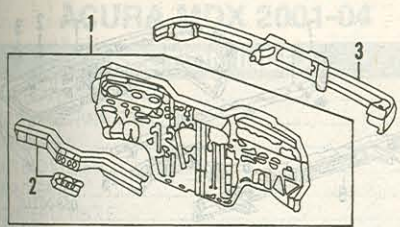

058-00709	98 66100-ST7-A04ZZ	#7.5	225.33
	00-01 66100-ST7-A04ZZ	#7.5	225.33

#Deduct 3.0 for Each Quarter Panel Removed, Deduction Includes Common Surfaces & Included Operations

2 Stiffener, End Panel	RS, LS, SE, GS, GS-R Model	04664-ST7-310ZZ	#1.5	45.85
	1994-95	04664-ST7-310ZZ	#1.5	45.85
	1996-01	97 04664-ST7-Z01ZZ	#1.5	30.60
	Type R Model	98 04664-ST7-Z01ZZ	#1.5	30.60
		00-01 04664-ST7-Z01ZZ	#1.5	30.60

†Included w/End Panel Assy
#w/End Panel Assy Removed

3 Skirt, UpR Rear Body	66130-ST7-020ZZ	#1.2	135.18

#w/Rear Bumper Assy Removed