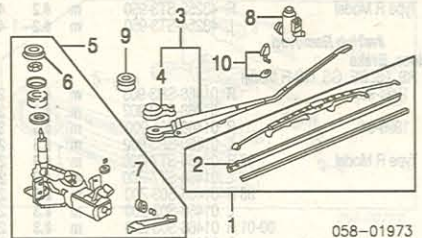

WIPER SYSTEM

058-01973

1	Blade Assy, Wiper		
	1994	76620-SH2-E01	.1 11.22
	1995-01	76620-SH2-E01	.1 11.22
	#Order by Application		
2	Insert, Blade (a)	38472-SB3-305	.1 4.11
	(a) Included w/Wiper Blade Assy		
3	Arm Assy, Wiper		
	1994	76720-SK7-003	#2 49.85
	1995-01	76720-SS0-J01	#2 33.33
	#Order by Application		
	#Includes R&R Blade &/or Insert		
4	Cover, Arm (a)	76722-SK7-003	3.67
	(a) Included w/Wiper Arm Assy		
5	Motor Assy, Wiper	76700-SK7-A01	.6 190.70
6	Cap, Pivot	76711-SK7-003	3.80
7	Rubber, Mtg (3)	38448-692-952	3.00
	#Included w/Wiper Motor Assy		
8	Pump, Rear Washer	38512-SF0-013	29.33
9	Seal, Wiper	76707-ST7-000	5.63
10	Nozzle, Washer	38570-SD2-962	#4 14.13
	#Includes Loosen & Pull Back Headliner		

REAR SUSPENSION

Use Procedure Explanation 23 with the following text.

R&I Suspension (One Side).....	R/Lm	1.9
O/H Suspension (Includes R&I)		
One Side.....	R/Lm	3.0
Both Sides.....	m	5.8
Adjust Four Wheel Alignment.....	m	1.6
Adjust Rear Alignment.....	m	1.1
Add to Adjust Alignment		
w/Wheel Covers.....	m	2
Bleed Brake System.....	m	3