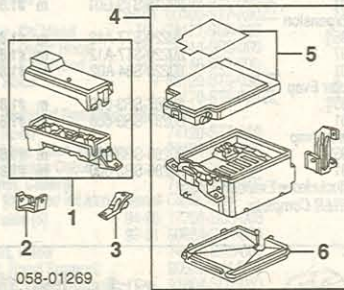

ELECTRICAL COMPONENTS

1 Box, ABS Fuse	38230-ST5-003	m	107.81
2 Bracket, Outer ABS Fuse Box	38232-ST7-A00	m	5.38
3 Bracket, Inner ABS Fuse Box	38231-ST7-A00	m	9.72
4 Box Assy, Main Fuse	94-97 38250-ST7-A01	m	188.35
	98-01 38250-ST7-A11	m	201.69
	94-97 38253-ST7-A01	m	5.82
	98-01 38254-ST7-A11	m	13.28
5 Cover, Upper Box	94-97 38252-SR3-003	m	12.85
	98-01 38252-S01-003	m	8.40
#Included w/Main Fuse Box Assy			

ABS/BRAKES

Bleed System	m	.3

NOTE: R&R Does Not include bleed brake system.

Illustration Located in Next Column

1 Control Unit Assy, ABS			
USA			
1994			
2 Door			
LS Model			
To VIN RS050385	39790-ST7-A01	m 1.6	1653.07
From VIN RS050386	39790-ST7-A02	m 1.6	1653.07
GS-R Model			
To VIN RS009029	39790-ST7-A01	m 1.6	1653.07
From VIN RS009030	39790-ST7-A02	m 1.6	1653.07
4 Door			
LS Model			
To VIN RS017023	39790-ST7-A01	m .9	1653.07
From VIN RS017024	39790-ST7-A02	m .9	1653.07
GS-R Model			
To VIN RS003890	39790-ST7-A01	m .9	1653.07
From VIN RS003891	39790-ST7-A02	m .9	1653.07