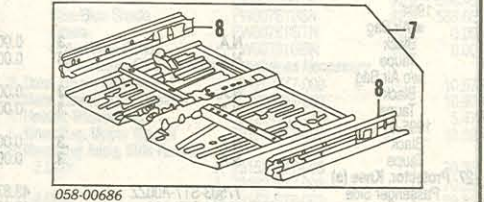

1 Panel, Outer			
RS, LS, SE, GS, GS-R Model			
1994-96			
	R 04635-ST7-Q01ZZ	s	13.2 368.80
	L 04645-ST7-310ZZ	s	13.2 504.38
1997	R 04635-ST7-A01ZZ	s	13.2 368.80
	L 04645-ST7-A01ZZ	s	13.2 368.80
1998-00	R 04635-ST7-A01ZZ	s	13.2 368.80
	L 04645-ST7-A01ZZ	s	13.2 368.80
2001	R 04635-ST7-A01ZZ	s	13.2 368.80
	L 04645-ST7-A01ZZ	s	13.2 368.80
Type R Model			
	97 R 04635-ST7-R00ZZ	s	13.2 400.95
	L 04645-ST7-R00ZZ	s	13.2 378.70
	98 R 04635-ST7-R01ZZ	s	13.2 368.80
	L 04645-ST7-R01ZZ	s	13.2 368.80
	00-01 R 04635-ST7-R01ZZ	s	13.2 368.80
	L 04645-ST7-R01ZZ	s	13.2 368.80
2 Pillar, Up'r Inner Hinge	94-97 R 64121-ST7-310ZZ	s	1.0 81.22
	L 64521-ST7-310ZZ	s	1.0 83.65
	98-01 R 64121-ST7-310ZZ	s	1.0 81.22
	L 64521-ST7-310ZZ	s	1.0 83.65
3 Pillar, Lwr Inner Hinge	94-97 R 64130-ST7-A00ZZ	s	1.0 70.67
	L 64530-ST7-A00ZZ	s	1.0 88.42
	98-01 R 64130-ST7-A00ZZ	s	1.0 70.67
	L 64530-ST7-A00ZZ	s	1.0 88.42
4 Panel, Outer Rocker	R 04641-ST7-310ZZ	s	#8.5 129.48
	L 04641-ST7-310ZZ	s	#8.5 129.48
[†] w/Quarter Panel Removed Deduct 1.7			
5 Moulding Assy, Rocker Panel			
RS, LS, SE, GS, GS-R Model			
	R 71800-ST7-000	.4	129.07
	L 71850-ST7-000	.4	129.07
Type R Model			
Nighthawk Black			
Code B92P	R 71800-ST7-Z00ZP	.4	270.07
	L 71850-ST7-Z00ZP	.4	289.75
Phoenix Yellow (Code Y56)	R 71800-ST7-Z00ZN	.4	282.90
	L 71850-ST7-Z00ZN	.4	282.90
White (Code N10)	R 71800-ST7-Z00ZA	.4	282.90
	L 71850-ST7-Z00ZA	.4	282.90
6 Clip, Mldg [†] (8/Side)	R/L 91513-SM4-000		1.01
[†] Included w/Rocker Panel Moulding Assy			