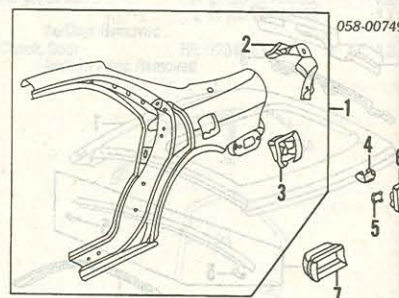

1 Panel Assy, Outer Quarter			
1994-95	R 04636-ST8-300ZZ	#16.5	450.00
	L 04646-ST8-A90ZZ	#17.0	450.00
1996-01	R 04636-ST8-A90ZZ	#16.5	450.00
	L 04646-ST8-A90ZZ	#17.0	450.00
#Left Quarter Panel Includes Disconnect Antenna & R&R Fuel Door, Deduct 5.2 w/Roof Removed, Deduction Includes Common Surfaces & Included Operations