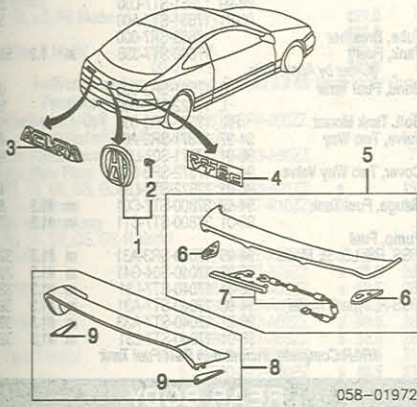

EXTERIOR TRIM

Refinish Spoiler 8

058-01972

1	Emblem Assy		
	RS, GS, LS, SE, GS-R Model	75701-SL5-A00	.2 30.05
	Type R Model	75701-SK7-R00	.2 60.78
2	Clip, Emblem (2)	91512-SR3-004	2.39
	#Included w/Emblem Assy		
3	Nameplate (Adhesive)		
	"ACURA"	75732-SL5-A00	.2 15.05
4	Decal		
	"DOHC VTEC"	75717-SK7-305ZE	.2 15.72
	"Special Edition"	75717-SK7-306ZA	.2 24.17
	"Type R"	75717-SK7-Z01ZA	.2 26.37
5	Spoiler Assy		
	RS, LS, SE, GS, GS-R Model		
	Dealer Installed		
	Adriatic Blue		
	Code B74P	08F13-ST7-230	.6 d599.00
	Cayenne Red (Code R505P)	08F13-ST7-240B	.6 599.00
	Clover Green (Code G95P)	08F13-ST7-2D2B	.6 d599.00
	Cypress Green		
	Code G82P	08F13-ST7-2D0A	.6 d599.00
	Flamenco Black		
	Code NH592P	08F13-ST7-210A	.6 d599.00
	Granada Black		
	Code NH538	08F13-ST7-221	.6 599.00
	Code NH503P	08F13-ST7-212	.6 d565.00
	Milano Red (Code R81)	08F13-ST7-242	.6 d599.00
	Nighthawk Black