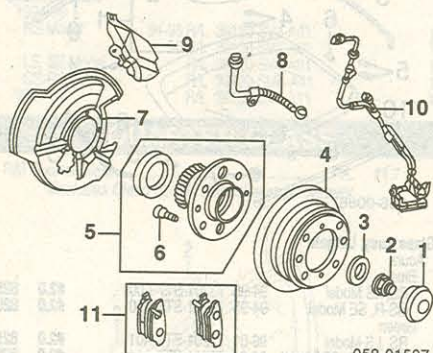

ACURA INTEGRA 1994-01

REAR SUSPENSION Cont'd

NOTE 1: R&L/R&R or O/H Does Not include alignment or bleed brake system.

NOTE 2: Refer to Special Cautions Section at the beginning of this vehicle text.

NOTE 3: All Parts in this section are included in overhaul unless noted otherwise.

058-01507

1 Cap, Dust	R/L 42326-SB2-000	m	3.90
2 Nut, Spindle	R/L 90305-692-010	m	1.38
3 Washer, Nut	R/L 42324-SB2-020	m	8.83
4 Rotor, Brake	RS, LS Model R/L 42510-SR3-000	m #.6	94.95
	GS, GS-R, SE Model R/L 42510-SR3-A11-0	m #.6	94.95
	Type R Model R/L 42510-SR7-R00	m #.6	94.95
*Order by Application #R&R Both 1.0			
5 Hub Assy	RS, LS, SE, GS, GS-R Model		
	w/ABS R/L 42200-SR3-A53	m #1.1	174.21
	w/o ABS R/L 42200-SR3-A06	m #1.1	136.48
	Type R Model R/L 42200-S03-C51	m #1.1	174.21
*Includes R&R Rotor			
6 Bolt, Hub (4)	R/L 90113-SA0-025	m	4.12
*Included w/Hub Assy			
7 Shield, Splash	RS, LS, SE, GS, GS-R Model		
	w/ABS R 43253-SK7-950	m #.2	32.02
	L 43254-SK7-950	m #.2	32.02
	w/o ABS R 43253-SK7-020	m #.2	31.70
	L 43254-SK7-020	m #.2	31.70
	Type R Model R 43253-ST3-950	m #.2	49.32
	L 43254-ST3-950	m #.2	47.83
*w/Hub Removed			
8 Hose, Brake	RS, LS, SE, GS, GS-R Model		
	1994-95 R 01466-SR3-903	m #.3	26.52
	L 01468-SR3-902	m #.3	26.52
	1996-01 R 01466-S04-900	m #.3	36.23
	L 01468-SR3-902	m #.3	26.52
	Type R Model 97 R 01466-ST7-R00	m #.3	24.93
	L 01468-ST7-R00	m #.3	24.93
	98 R 01466-S03-Z00	m #.3	26.17
	L 01468-S03-Z00	m #.3	26.17
	00-01 R 01466-S03-Z00	m #.3	26.17
	L 01468-S03-Z00	m #.3	26.17
*w/Caliper Removed Deduct .2			
Caliper, Brake (a)	R 06432-SR3-505RM	m #.5	R146.66
	L 06433-SR3-505RM	m #.5	R146.66
*Remanufactured Part. Contact Dealer for Core Charge & Exchange Information			
(a) Order by Application			
9 Protector, Caliper	RS, LS, SE, GS, GS-R Model		
	R 43255-SR3-932	m #.5	10.87
	L 43256-SR3-932	m #.5	10.60
	Type R Model R 43255-ST7-R00	m #.5	10.88
	L 43256-ST7-R00	m #.5	10.88
*R&R One Side Complete, R&R Both .8, w/Rotor Removed			
Deduct .3			
10 Sensor, Rear ABS-See ABS/Brakes Section			
11 Pad Set, Brake	RS Model 94-97 43022-SR3-030	m #1.0	53.15
	LS, SE, GS, GS-R Model 94-96 43022-ST7-020	m #1.0	53.15
	97 43022-SR3-030	m #1.0	53.15
	98-01 43022-ST7-A00	m #1.0	53.15
	Type R Model 43022-SV4-G22	m #1.0	59.58
*Deduct .5 for Each Caliper Removed			

Illustration Located in Next Column