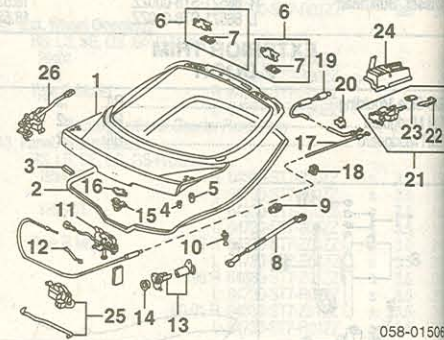

1 Panel, Liftgate			
RS, LS Model	94-95 68100-ST7-A02ZZ	#5.0	620.00
	96-97 68100-ST7-A91ZZ	#5.0	620.00
	98-01 68100-ST7-A91ZZ	#5.0	620.00
GS, GS-R, SE Model	94-95 68100-ST7-A52ZZ	#5.0	620.00
	96-97 68100-ST7-A81ZZ	#5.0	620.00
	98-99 68100-ST7-A52ZZ	#5.0	620.00
	00-01 68100-ST7-A81ZZ	#5.0	620.00
Type R Model	97 68100-ST7-A71ZZ	#5.0	620.00
	98 68100-ST7-R01ZZ	#5.0	d630.00
	00-01 68100-ST7-A71ZZ	#5.0	620.00
#Includes Loosen Weatherstrip & Rear Garnish Moulding for Access to Hinge Bolts			
2 Weatherstrip	74440-ST7-000	.4	80.00
3 Stopper, Liftgate			
Type 1	R/L 74826-SK7-000		
4 Stopper, Liftgate			
Type 2	94-95 R/L 74828-SK7-000		
	96-01 R/L 74828-ST7-900		
5 Stopper, Liftgate			
Type 3			
RS, LS, SE, GS, GS-R Model	R/L 74827-SK7-000		
6 Hinge Assy, Liftgate			
RS, LS, SE, GS, GS-R Model			
1994-96	R 68210-SK7-010ZZ	#.8	28.00
	L 68260-SK7-010ZZ	#.8	28.00
1997-01	R 68210-ST7-000ZZ	#.8	28.00
	L 68260-ST7-000ZZ	#.8	28.00
Type R Model	R 68210-ST7-200ZZ	#.8	31.00
	L 68260-ST7-200ZZ	#.8	31.00
#w/Liftgate Removed, Welded to Body			
7 Seal, Hinge	R/L 68217-SK7-000		
#Included w/Liftgate Hinge Assy			
8 Stay, Liftgate			
RS, LS Model	94-97 R/L 74820-ST7-326	.2	60.00
	98-01 R 74820-ST7-326	.2	60.00
	L 74870-ST7-305	.2	60.00
GS, GS-R, SE Model			
1994-97	R/L 74820-ST7-326	.2	60.00
1998-01	R 74820-ST7-326	.2	60.00
	L 74870-ST7-306	.2	60.00
Type R Model			
1997	R/L 74820-ST7-326	.2	60.00
1998	R 74820-ST7-326	.2	60.00
	L 74870-ST7-306	.2	60.00
2000-01	R 74820-ST7-326	.2	60.00
	L 74870-ST7-306	.2	60.00