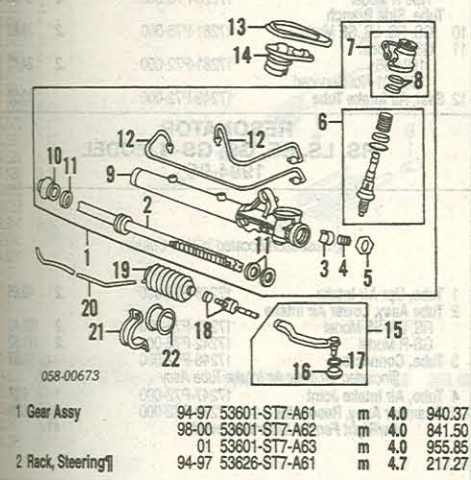

FRONT STEERING LINKAGE/GEAR

R&I Steering Gear.....m 3.8
O/H Steering Gear (Includes R&I).....m 4.7

NOTE 1: R&I/R&R or O/H Does Not include adjust wheel alignment.
NOTE 2: All Parts in this section are included in overhaul unless noted otherwise.

3 Guide, Steering	98-01 53626-S17-A62	m	4.7	168.50
	94-97 53416-ST0-003	m		15.50
	98-01 53416-S04-J51	m		14.28
4 Spring, Guide	94-97 53413-ST0-000	m		2.08
	98-01 53413-S04-J51	m		2.10
5 Nut, Lock	94-97 53458-S01-A51	m		5.07
	98-01 53458-S04-J51	m		4.23
6 Pinion, Steering	94-97 53641-S17-A61	m		350.08
	98-01 53641-S17-A62	m		262.73
7 Housing Assy, Pinion	94-97 53645-S17-A50	m		157.93
	98-01 53645-S17-A61	m		108.23
8 Seal, Housing (a)	94-97 06532-ST0-000	m		18.16
	98-01 06532-S84-A01	m		10.79
(a) Included w/Pinion Housing Assy				
9 Hsg & Cylinder, Gear	94-97 53608-S17-A50	m	4.7	353.53
	98-99 53608-S17-A61	m	4.7	353.53
	00-01 53608-S17-A62	m	4.7	342.90
10 End, Cylinder	94-97 53630-ST0-000	m		22.55
	98-01 53630-S04-J54	m		88.23
11 Seal Kit	94-97 06531-ST0-010	m		84.43
	98-01 06531-S04-J51	m		45.10
12 Tube, Oil Feed	94-97 R/L 53670-S17-A50	m		27.48
	L 53671-S17-A50	m		18.37
	98-01 R/L 53670-S17-A61	m		18.18
	L 53671-S17-A61	m		13.27
Included w/Gear Assy				
13 Grommet, Upr Steering	53501-SR3-000	m		7.62
14 Grommet, Lwr Steering	53502-ST0-010	m		28.38
15 End Assy, Tie Rod	94-00 R 53540-S04-013	m	.3	37.23
	L 53560-S04-013	m	.3	37.23
	01 R 53540-S04-013	m	.3	37.23
	L 53560-S04-013	m	.3	37.23
16 Boot, Tie Rod End	94-97 R/L 53546-SH0-A01	m		4.95
	98-01 R/L 53546-S84-003	m		1.70
	R/L 53548-SL0-A01	m		1.07
17 Circlip	Included w/Tie Rod End Assy			
18 Rod, Inner Tie	94-97 R/L 53010-ST0-000	m	#6	53.23
	98-01 R/L 53010-S17-J61	m	#6	50.53
19 Boot, Tie Rod	R 53534-ST0-013	m	#6	15.87
	L 53534-SR3-N52	m	#6	15.87
#R&R One Side Complete, Includes R&R Tie Rod				
20 Tube, Air Transfer	94-97 53411-SR3-950	m		5.92
	98 53411-S17-A61	m		4.75
	99-01 53411-S17-003	m		3.93
21 Bracket, Steering Gear	53438-SR3-950	m		7.75
22 Bushing, Steering Gear	53436-ST0-950	m		7.73