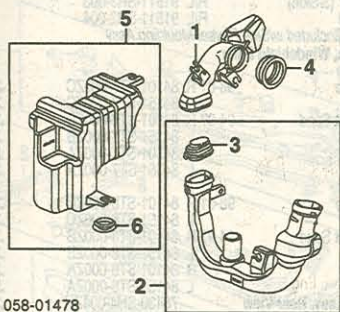

058-01478

6 Seal, Air Intake Tube#1 17232-P04-G00 5.15
#Included w/Resonator Chamber Assy