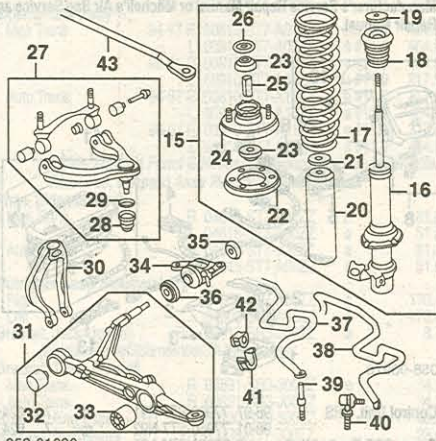

058-01690

15	Strut Assy†			
	RS, LS, SE, GS Model			
	Man Trans	R 51601-ST8-912	m #1.3	281.17
		L 51602-ST8-912	m #1.3	281.17
	Auto Trans	R 51601-ST7-972	m #1.3	281.17
		L 51602-ST7-972	m #1.3	281.17
	GS-R Model	R 51601-ST8-922	m #1.3	281.17
		L 51602-ST8-922	m #1.3	281.17
	<i>Type R Model-Serviced by Components</i>			
16	Strut†			
	RS, LS, SE, GS, GS-R Model (a)			
	Man Trans	R 51605-ST7-902	m #1.3	111.43
		L 51606-ST7-902	m #1.3	113.87
	Auto Trans	R 51605-ST7-N12	m #1.3	113.87
		L 51606-ST7-N12	m #1.3	113.87
	Type R Model	97 R 51605-ST7-Z01	m #1.3	208.85
		L 51606-ST7-Z01	m #1.3	209.15
		98-01 R 51605-ST7-R01	m #1.3	184.14
		L 51606-ST7-R01	m #1.3	184.14
17	Spring, Coil†			
	RS, LS, SE, GS-R Model (a)	R/L 51401-SR2-J51	m #1.3	75.60
	Type R Model	R/L 51401-SR2-J51	m #1.3	75.60
18	Bumper, Stop			
	RS, LS, SE, GS, GS-R Model (a)			
	1994†	R/L 52722-SM4-961	m #1.3	17.37
	1995-01	R/L 52722-SE0-006	m #1.3	15.92
	Type R Model	R/L 52722-SE0-006	m #1.3	15.92
	<i>†Order by Application</i>			
19	Plate, Bumper Stop			
	RS, LS, SE, GS, GS-R Model (a)	R/L 52690-SG0-000	m #1.3	.82
	Type R Model	R/L 52690-SG0-000	m #1.3	.82
20	Cover, Lever			
	RS, LS, SE, GS, GS-R Model (a)	R/L 51687-SR0-A02	m #1.3	2.43
	Type R Model	R/L 51687-SR0-A02	m #1.3	2.43
21	Plate, Dust Cover			
	RS, LS, SE, GS, GS-R Model (a)	R/L 51685-SR0-004	m #1.3	1.45
	Type R Model	R/L 51685-SR0-004	m #1.3	1.45
22	Rubber, Spring Seat			
	RS, LS, SE, GS, GS-R Model (a)	R/L 51686-SR0-003	m #1.3	3.43
	Type R Model	R/L 51686-SR0-003	m #1.3	3.43
23	Rubber, Shock Mount†			
	RS, LS, SE, GS, GS-R Model (a)	R/L 51631-SH0-003	m #1.3	.85
	Type R Model	R/L 51631-SH0-003	m #1.3	.85
24	Base, Shock Mount†			
	RS, LS, SE, GS, GS-R Model (a)	R/L 51675-SR0-004	m #1.3	17.80
	Type R Model	R/L 51675-SR0-004	m #1.3	17.80
	<i>†Order by Application</i>			
25	Collar, Shock Mount			
	RS, LS, SE, GS, GS-R Model (a)	R/L 51728-SR0-003	m #1.3	.63
	Type R Model	R/L 51728-SR0-003	m #1.3	.63
26	Washer, Shock Mount			
	RS, LS, SE, GS, GS-R Model (a)	R/L 51621-SD4-004	m #1.3	3.78
	Type R Model	R/L 51621-SD4-004	m #1.3	3.78
	<i>(a) Included w/Strut Assy</i>			
	<i>#R&R One Side Complete, Both Sides 2.4, w/Lower Arm Removed Deduct .7</i>			
27	Arm Assy, Upper†			
	RS Model			
	1994	R 51450-SR0-A02	m #1.5	141.25
		L 51460-SR0-A02	m #1.5	141.25
	1995-97	R 51450-SR3-023	m #1.5	115.68
		L 51460-SR3-023	m #1.5	126.97
	GS, LS, GS-R, SE, Type R Model	R 51450-ST7-020	m #1.5	132.83
		L 51460-ST7-020	m #1.5	132.83
	<i>†Order by Application</i>			
	<i>#R&R Both Sides 2.8, w/Knuckle Removed Deduct .7</i>			
28	Boot, Ball Joint†	R/L 51464-S04-013	m #.6	1.70