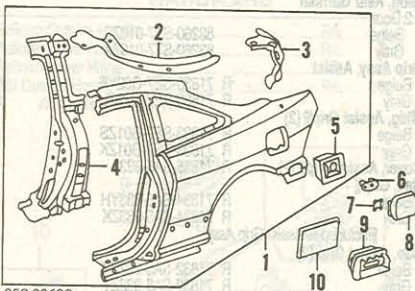

1 Panel Assy, Outer Quarter			
RS, LS, SE, GS, GS-R Model			
1994-95	R 04636-ST7-A03ZZ	#15.5	500.87
1996-01	L 04646-ST7-A04ZZ	#16.0	500.87
Type R Model	R 04636-ST7-A03ZZ	#15.5	500.87
	L 04646-ST7-A04ZZ	#16.0	500.87
	R 04636-ST7-A81ZZ	#15.5	500.87
	L 04646-ST7-A81ZZ	#16.0	503.77
#Left Quarter Panel Includes Disconnect Antenna & R&R Fuel Door, Deduct 3.8 w/Roof Removed, Deduction Includes Common Surfaces & Included Operations			
2 Rail, Upper Drip	R 63321-ST7-300ZZ	1.5	76.79
	L 63721-ST7-300ZZ	1.5	76.79
3 Rail, Lower Drip			
RS, LS, SE, GS, GS-R Model	R 63322-ST7-310ZZ	2.0	40.98
	L 63722-ST7-310ZZ	2.0	40.98
Type R Model	R 63322-ST7-Z00ZZ	2.0	32.08
	L 63722-ST7-Z00ZZ	2.0	32.08
4 Stiffener, Lock Pillar			
RS, LS, SE, GS, GS-R Model	R 63210-ST7-300ZZ	#3.0	113.00
1994-97	L 63610-ST7-300ZZ	#3.0	114.18

1998-01	R 63210-ST7-A02ZZ	#3.0	
	L 63610-ST7-A02ZZ	#3.0	
Type R Model	R 63210-ST7-A02ZZ	#3.0	
	L 63610-ST7-A02ZZ	#3.0	
#w/Quarter Panel Removed			
5 Adapter, Fuel Door	94-95 L 63915-ST7-300ZZ		
	96-01 L 63915-ST7-310ZZ		
#/Included w/Outer Quarter Panel Assy			
6 Holder, Fuel Cap	L 74423-SF0-000		
7 Spring, Fuel Door Opener	L 70494-SE0-000		
8 Door, Fuel	L 63910-ST8-000ZZ		.3
9 Outlet, Air	L 75450-SM4-000		
10 Insulator, Quarter	94 R/L 74011-ST7-000