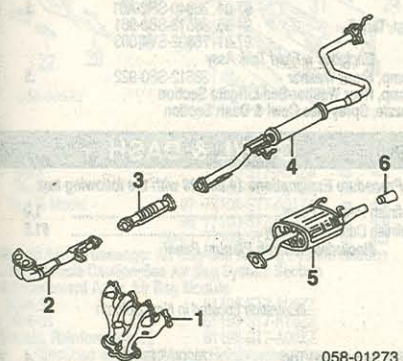

EXHAUST

R&R Exhaust System Complete ..... #1.5
#Does Not Include R&R Exhaust Manifolds

058-01273

1 Manifold, Exhaust 18100-PR4-000 m .8 259.49
GS, RS, LS, SE Model
GS-R Model 18100-P30-000 m .8 257.94
1994-95
1996
USA
To VIN 3301537 18100-P30-000 m .8 257.94

From VIN 3301538	18100-P30-000	m	.8	257.94
Canada				
To VIN 3700774	N.A.	m	.8	0.00
From VIN 3700775	N.A.	m	.8	0.00
1997-01	18100-P30-000	m	.8	257.94
Type R Model	18100-P73-A00	m	.8	325.69
2 Pipe, Front Exhaust				
GS, RS, LS, SE Model	18210-ST7-A41	.8		516.86
GS-R Model	94-99 18210-ST7-A63	.8		516.86
	00-01 18210-ST7-A64	.8		427.50
	18210-ST7-R62	.8		427.50
Type R Model				
3 Converter, Catalytic				
GS, RS, LS, SE Model	94-95 18160-P75-A01	.7		736.43
Man Trans	96 18160-P75-A11	.7		736.43
	97-00 18160-P75-A11	.7		736.43
	01 18160-P72-A30	.7		801.69
Auto Trans	94-95 18160-P75-A51	.7		736.43
	96 18160-P75-A61	.7		736.43
	97-00 18160-P75-A61	.7		736.43
	01 18160-P72-A30	.7		801.69
GS-R Model	94-95 18160-P72-A00	.7		801.69
	96-97 18160-P72-A10	.7		801.69
	98-00 18160-P72-A20	.7		801.69
	01 18160-P72-A30	.7		801.69
Type R Model	97 18160-P73-A00	.7		736.43
	98 18160-P73-A10	.7		736.43
	00-01 18160-P73-A10	.7		736.43
4 Pipe, Rear Exhaust				
GS, RS, LS, SE Model	94 18220-ST7-A43	.8		177.85
2 Door	95-01 18220-ST7-A43	.8		177.85
4 Door	94-95 18220-ST8-A43	.8		177.85
	96-01 18220-ST8-A43	.8		177.85
GS-R Model				
2 Door	94 18220-ST7-A61	.8		177.85
	95 18220-ST7-A63	.8		177.85
	96-99 18220-ST7-C61	.8		177.85
	00-01 18220-ST7-C62	.8		177.85
4 Door	94-95 18220-ST8-A63	.8		177.85
	96-99 18220-ST8-905	.8		177.85
	00-01 18220-ST8-315	.8		177.85
Type R Model	18220-ST7-R60	.8		206.01
5 Muffler, Rear				
2 Door				
RS, LS, GS Model	94-95 18030-ST7-A40	.8		212.59
	96-01 18030-ST7-C41	.8		212.59
SE Model	95-96 18030-ST7-C41	.8		212.59
GS-R Model	94-95 18030-ST7-A60	.8		215.78
	96-01 18030-ST7-C60	.8		215.78
Type R Model	18030-ST7-Z61	.8		244.58
4 Door				
RS, LS, GS Model	94-95 18030-ST8-A40	.8		212.59
	96-01 18030-ST8-C41	.8		203.82
SE Model	95 18030-ST8-C41	.8		203.82
	96 18030-ST8-C41	.8		203.82
GS-R Model	94-95 18030-ST8-A60	.8		215.78
	96-01 18030-ST8-C00	.8		212.59
6 Finisher, Pipe				
GS, RS, LS, SE Model	94-98 18310-SR3-J41	.2		33.77
	99-01 18310-SR3-X91	.2		33.77
GS-R Model	94-97 18310-ST7-J60	.2		38.98
	98-01 18310-ST7-A61	.2		44.77