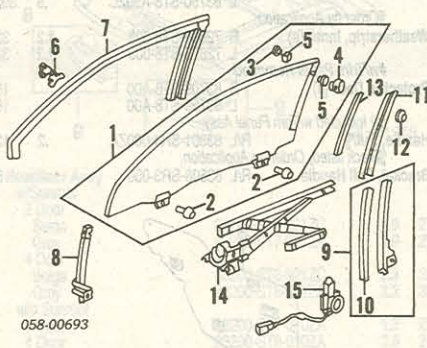

GLASS & PARTS 2 DOOR

1	Glass Assy, Front Door	Acura 94-95 R 73300-ST7-000	1.5 157.00
		L 73350-ST7-000	1.5 157.00
		96-01 R 73300-ST7-J10	1.5 157.00
		L 73350-ST7-J10	1.5 157.00
		NAGS (Blue) R/L FD04866-7B7Y	1.5 480.25
2	Bolt, Flange (2/Side)	R/L 90011-896-000	.90
3	Pin, Guide	R/L 73342-SS0-010	3.75
4	Bracket, Guide Pin	R/L 73341-SS0-000	9.88
5	Seal, Guide Pin	Outer R/L 73345-SM2-A00	1.57
		Inner R/L 73344-SM2-A00	1.65
	<i>Included w/Front Door Glass Assy</i>		
6	Stopper, Glass	94 R/L 72246-ST7-003	17.75
7	Channel, Run	R 72235-ST7-023	81.83
		L 72275-ST7-023	81.83
8	Sash, Front	R 72230-ST7-003	23.25
		L 72270-ST7-003	23.25
9	Sash Assy, Rear	R 72231-ST7-003	43.47
		L 72271-ST7-003	43.47
10	Run, Lower	R 72236-ST7-003	11.18
		L 72276-ST7-003	11.18
	<i>Included w/Rear Sash Assy</i>		
11	Guide, Center Sash	R 72232-ST7-003	44.75
		L 72272-ST7-003	44.75
	<i>#w/Glass Removed</i>		
12	Grommet, Guide	R/L 91623-SM2-003	2.33
13	Cover, Sash Guide	R/L 72233-SS0-013	9.17
14	Regulator, Power	94-95 R 72251-ST7-J02	#.6 68.24
		L 72251-ST7-J02	#.6 68.24
		96-01 R 72211-ST7-J02	#.6 68.24
		L 72251-ST7-J02	#.6 68.24
		R 72755-S10-003	#.6 177.45
		L 72255-SR3-A02	#.6 177.45
	<i>Order by Application</i>		
	<i>#R&R Complete, w/Trim Panel Removed, w/Glass Removed Deduct .4</i>		

GLASS & PARTS 4 DOOR

Illustration Located in Next Column