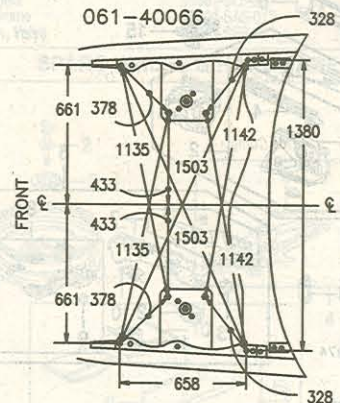

UNDERHOOD DIMENSIONS

GS, GS-R, LS, RS, SE MODEL

TYPE R MODEL

Information not available at time of publication.

FRONT INNER STRUCTURE

Use Procedure Explanations 8 and 28 with the following text.

FRONT	
Refinish Radiator Support Assy	1.5
Refinish Upper Tie Bar	.5
Refinish Lower Tie Bar Assy	.5
Refinish Side Support Panel	R/L .5
Refinish Vertical Support	.2
Add to R&R Radiator Support	
To R&I/R&R Base Model Mechanical Components	m #.4
*Includes R&I/R&R Power Steering Oil Cooler	
w/ A/C	m #.5
*Includes R&I/R&R A/C Condenser	
w/Auto Trans	.2
To Air Traps	.4
Evacuate & Recharge System	m 1.4
Recover Refrigerant	m .3