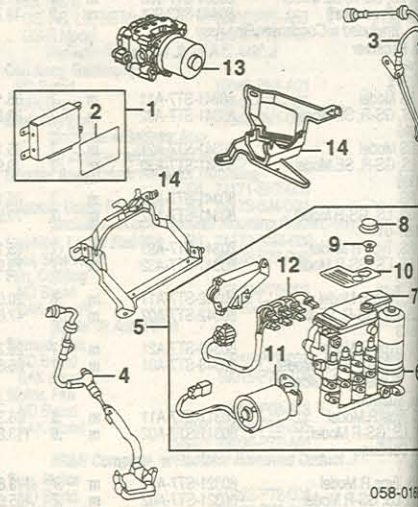

1995-97	RS, LS, SE, GS-R Model	39790-ST7-A02	m .9
	Type R Model	39790-ST7-A11	m .9
1998-01	LS, GS, GS-R Model	39790-ST7-A21	m .9
	Type R Model	39790-ST7-A31	m .9
Canada			
1994		N.A.	m .9
1995-97	SE, RS, LS, GS, GS-R Model	N.A.	m .9
	Type R Model	N.A.	m .9
1998-01	LS, GS, GS-R Model	N.A.	m .9
	Type R Model	N.A.	m .9

2 Label, ABS Info	94-97	39795-ST7-000	m .9

#Included w/ABS Control Unit Assy