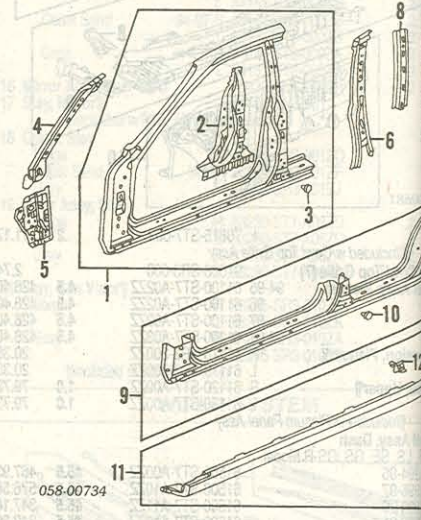

1 Panel Assy, Outer			
94-96 R	04635-ST8-A00ZZ	s	17.2
	L 04645-ST8-Y00ZZ	s	17.2
	97 R 04635-ST8-A11ZZ	s	17.2
	L 04645-ST8-A11ZZ	s	17.2
	98-01 R 04635-ST8-A11ZZ	s	17.2
	L 04645-ST8-A12ZZ	s	17.2
2 Stiffener, Center Pillar[†]			
1994-96	R 63210-ST8-310ZZ	s	2.0
	L 63610-ST8-310ZZ	s	2.0
1997-01	R 63210-ST8-A01ZZ	s	2.0
	L 63610-ST8-A01ZZ	s	2.0
3 Grommet, Emblem Hole[†]	R/L 61901-611-000		
[†]Included w/Outer Panel Assy			
4 Pillar, Up'r Inr Hinge	R 64121-ST8-300ZZ	s	1.0
	L 64521-ST8-300ZZ	s	1.0
5 Pillar, Lwr Inr Hinge	R 64130-ST7-A00ZZ	s	1.0
	L 64530-ST7-A00ZZ	s	1.0
6 Pillar, Inr Ctr	94-96 R 64220-ST8-300ZZ	s	#2.0
	L 64620-ST8-300ZZ	s	#2.0
	97-01 R 64220-ST8-A00ZZ	s	#2.0
	L 64620-ST8-A00ZZ	s	#2.0
[†]Includes R&R Center Pillar Stiffener			
7 Moulding, Center Pillar	R 72525-ST8-003	#	.4
	L 72575-ST8-003	#	.4
8 Retainer, Moulding	R 72385-SK8-023	#	.4
	L 72395-SK8-023	#	.4
[†]R&R One Side Complete			
9 Panel Assy, Outer Rocker	R 04631-ST8-300ZZ	#7.0	
	L 04641-ST8-Y00ZZ	#7.0	
[†]w/Fender & Door Removed, R&R Outer Rocker & Outer Panel Assy 19.5, w/Quarter Removed Deduct 1.9			
10 Grommet, Emblem Hole[†]	R/L 61901-611-000		
[†]Included w/Outer Rocker Panel Assy			
11 Moulding Assy, Outer Rocker Panel	R 71800-ST8-000	.4	
	L 71850-ST8-000	.4	
12 Clip, Moulding[†] (7/Side)	R/L 91513-SM4-000		
[†]Included w/Outer Rocker Panel Moulding Assy