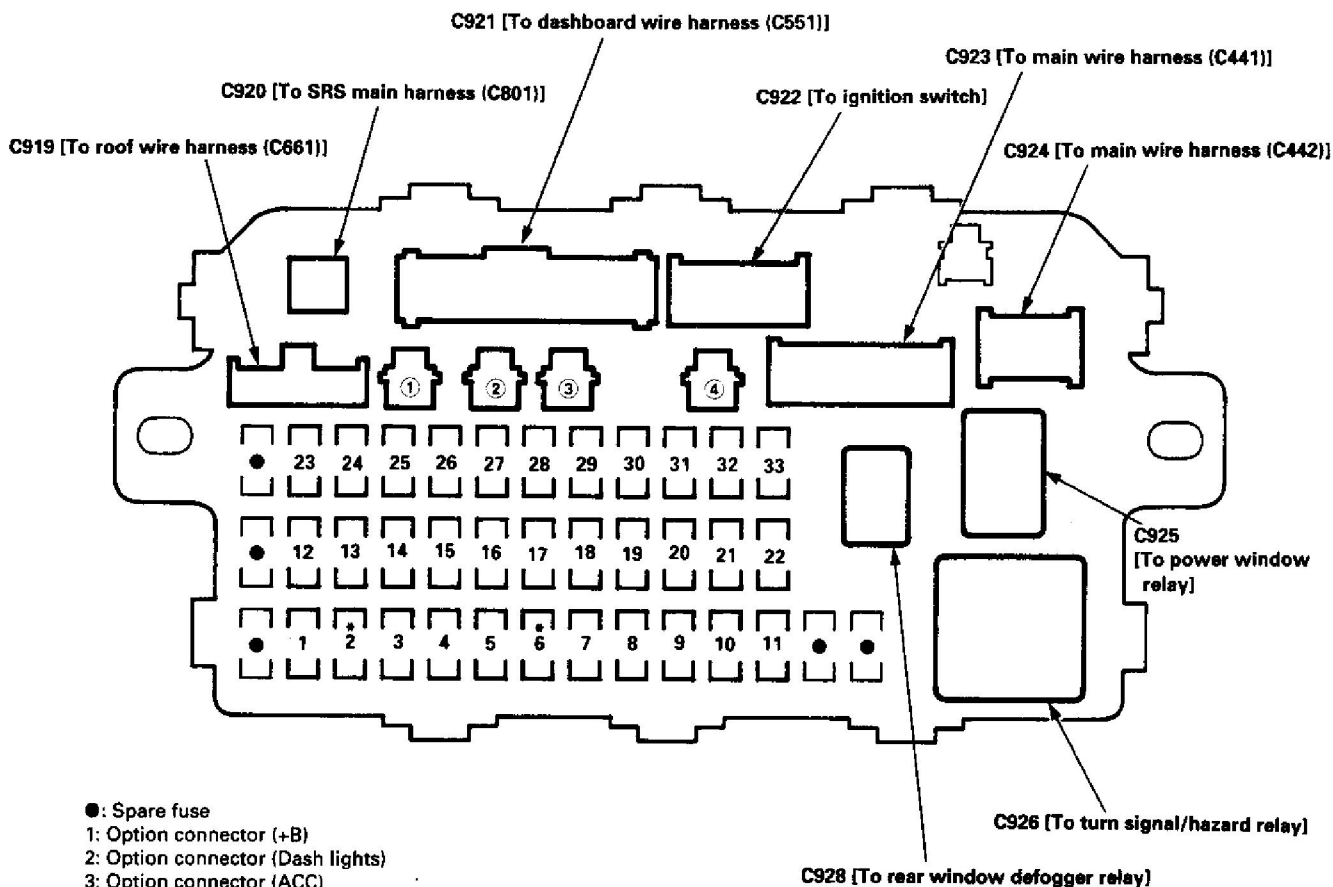

## Under-dash Fuse/Relay Box

Fuse Number	Amps	Wire Color	Component(s) or Circuit(s) Protected
1	20 A	WHT/GRN	Power door lock control unit
2	—	—	Not used
3	10 A	GRN/WHT	Rear window washer motor
		GRN/BLK	Rear window wiper motor
4	10 A	RED/BLU	Right headlight (high beam)
5	10 A	RED/GRN	Left headlight (high beam), high beam indicator light
6	—	—	Not used
7	20 A	GRN/BLK	Left rear power window motor
8	20 A	YEL/BLK	Right rear power window motor
9	15 A	BLK/YEL	Ignition coil
10	20 A	BLU/BLK	Passenger's power window motor
11	20 A	WHT/YEL	Power window master switch, power window control unit