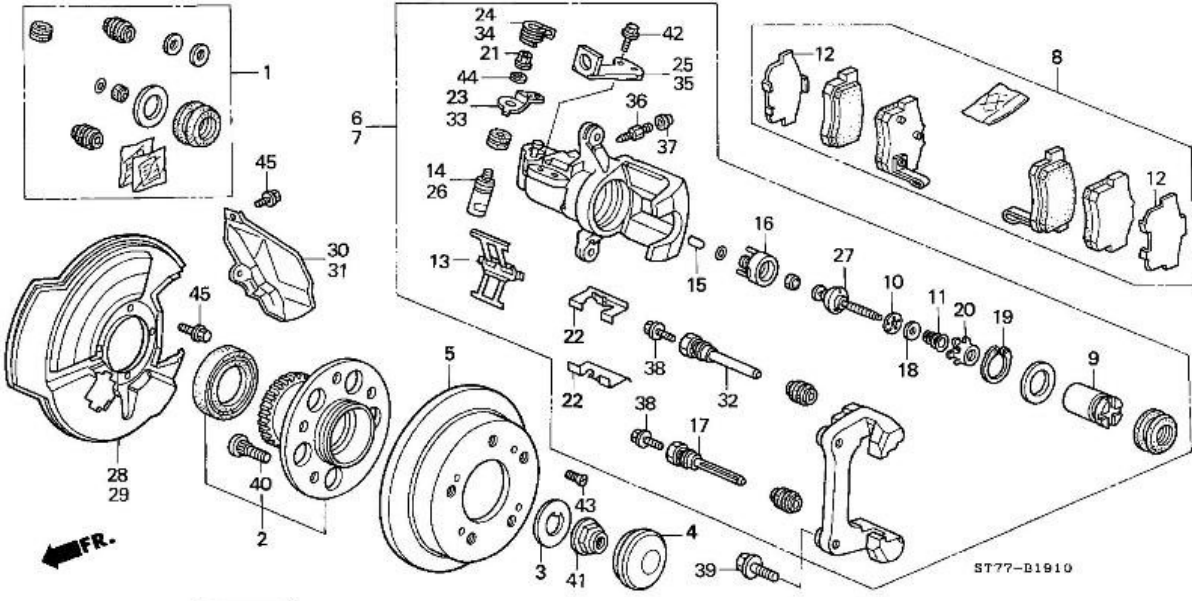

Honda Integra DC2 Technical Diagrams

By ibme_uk originally at

<http://homepage.ntlworld.com/aculham/honda/HondaIntegraTypeR/index.html>

Converted to PDF by Xenocide

← FR.

ST77-B1710 A

ST77-B1711

ST77-B1720