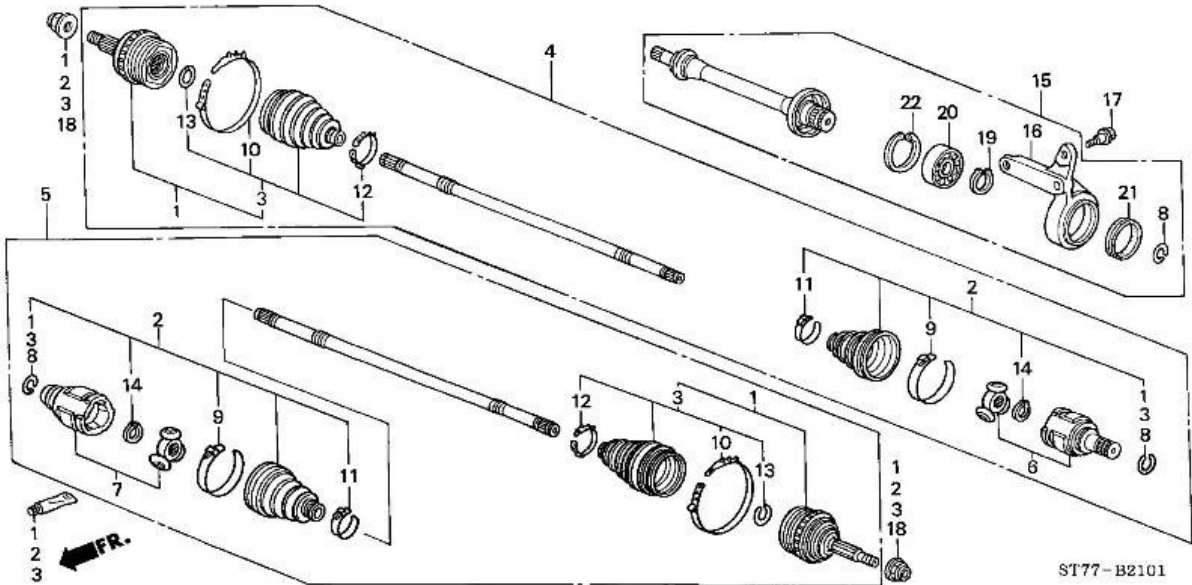

Honda Integra DC2 Technical Diagrams

By ibme_uk originally at

<http://homepage.ntlworld.com/aculham/honda/HondaIntegraTypeR/index.html>

Converted to PDF by Xenocide

← FR.

ST77-B1710 A

ST77-B1711

ST77-B1720