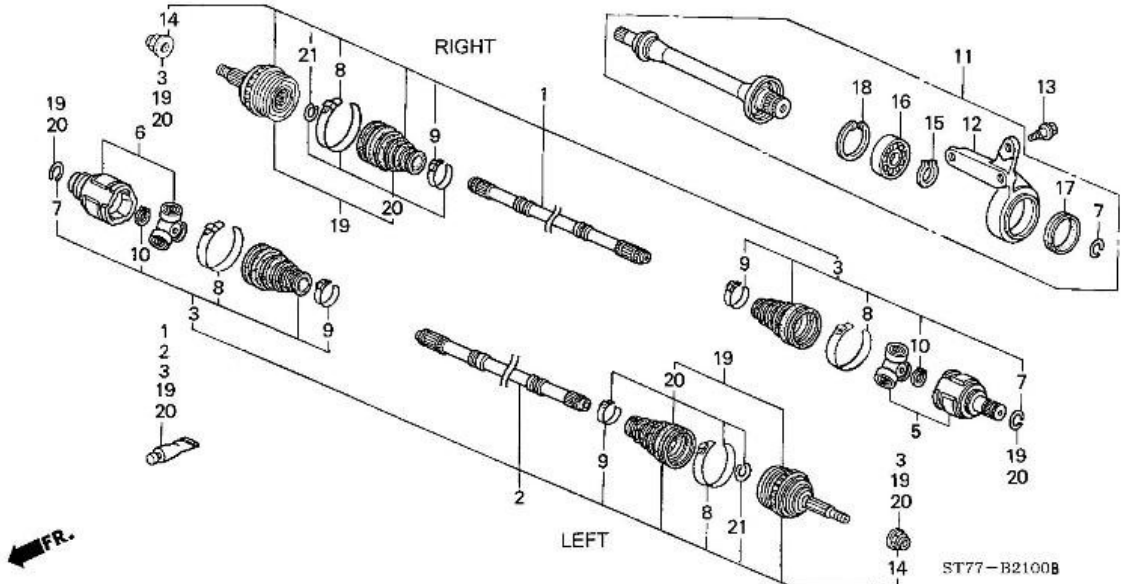

Honda Integra DC2 Technical Diagrams

By ibme_uk originally at

<http://homepage.ntlworld.com/aculham/honda/HondaIntegraTypeR/index.html>

Converted to PDF by Xenocide

← FR.

ST77-B1710 A

ST77-B1711

ST77-B1720