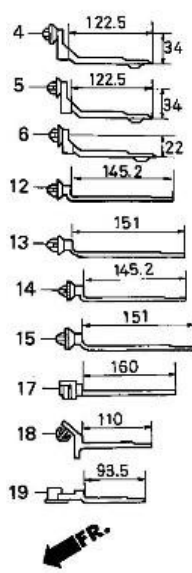

Honda Integra DC2 Technical Diagrams

By ibme_uk originally at

<http://homepage.ntlworld.com/aculham/honda/HondaIntegraTypeR/index.html>

Converted to PDF by Xenocide

← FR.

ST77-B1710 A

ST77-B1711

ST77-B1720

ST77-B0100

ST77-B0105

ST77-B0110

FR.

ST77-B011 1B

ST77-B0200 A

ST77-B0300 B

B-1-10
B-1-11

ST77-B0400 B

ST77-B0500

ST77-B0510

ST77-B0700

FR.

ST77-B0701

FR.

ST77-B0710 A