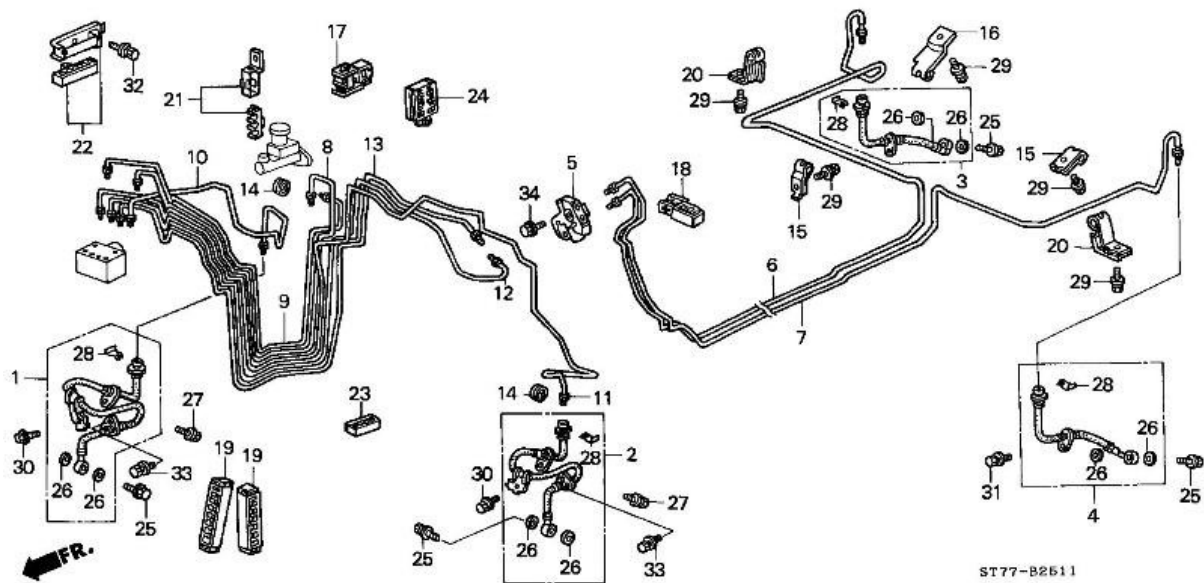

Honda Integra DC2 Technical Diagrams

By ibme_uk originally at

<http://homepage.ntlworld.com/aculham/honda/HondaIntegraTypeR/index.html>

Converted to PDF by Xenocide

← FR.

ST77-B1710 A

ST77-B1711

ST77-B1720

FR.

ST77-B2410

ST77-B2510

ST77-B2511

ST77-B2800

ST77-B2900B

ST77-B3000A

FR. →

ST77-B9100

FR. →

ST77-B9110 B

FR. →

ST77- B3111 A

FR. →

ST77-B3200

ST77-B3310